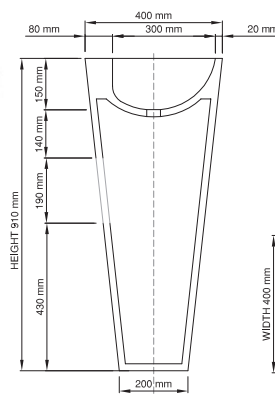

DADOquartz®

mango
basin

pedestal

www.dadoquartzbathware.com

Lifetime Warranty
*The world's most luxurious
bathtub material since 1998*

pedestal

Price: \$ 1,969.00
 Size (l) x (w) x (h): 580mm x 400mm x 910mm
 Top to waste: 150mm
 Overflow: No overflow - NTH / WTH
 Material: DADOquartz®
 Finish: Matte / Satin

Base dimensions: 200mm
 Edge width: 20mm
 Waste diameter: 40mm - fits Bespoke plug
 Weight: 25kg

Shipping information:
 Packing dimensions: 580mm x 580mm x 940mm
 Shipping mass: 35kg