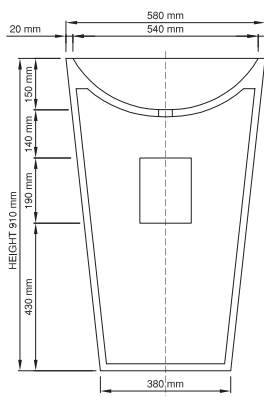

DADOquartz®

mango
basin

pedestal

www.dadoquartzbathware.com

Lifetime Warranty
*The world's most luxurious
bathtub material since 1998*

pedestal

Price: \$ 1,969.00
 Size (l) x (w) x (h): 580mm x 400mm x 910mm
 Top to waste: 150mm
 Overflow: No overflow - NTH / WTH
 Material: DADOquartz®
 Finish: Matte / Satin

Base dimensions: 200mm
 Edge width: 20mm
 Waste diameter: 40mm - fits Bespoke plug
 Weight: 25kg

Shipping information:
 Packing dimensions: 580mm x 580mm x 940mm
 Shipping mass: 35kg