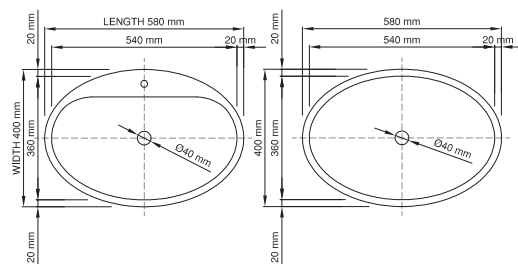

DADOquartz®

mango
basin

pedestal

www.dadoquartzbathware.com

Lifetime Warranty
*The world's most luxurious
bathtub material since 1998*

pedestal

Price: \$ 1,969.00
 Size (l) x (w) x (h): 580mm x 400mm x 910mm
 Top to waste: 150mm
 Overflow: No overflow - NTH / WTH
 Material: DADOquartz®
 Finish: Matte / Satin

Base dimensions: 200mm
 Edge width: 20mm
 Waste diameter: 40mm - fits Bespoke plug
 Weight: 25kg

Shipping information:
 Packing dimensions: 580mm x 580mm x 940mm
 Shipping mass: 35kg