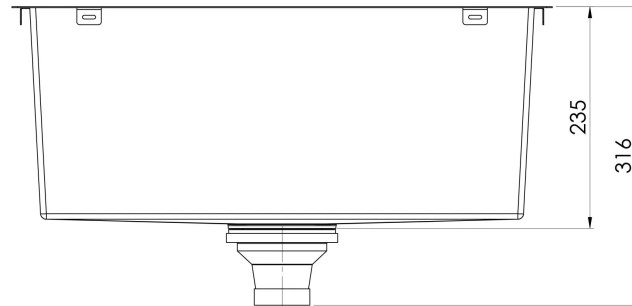

4000 SERIES SINKS

4000 SERIES LARGE SINGLE BOWL SINK

SPECIFICATIONS

AVAILABLE IN

310-1002-51
Stainless Steel

INFORMATION

MAINTENANCE AND CARE:

- All surfaces should be cleaned with mild liquid detergent or soap and water.
- Do not use cream cleaners or citrus based cleaning products, as they are abrasive.
- Use of unsuitable cleaning agents may damage the surface.
- Any damage caused in this way will not be covered by warranty.

Please visit <https://www.phoenixtapware.com.au/warranty> to view the full warranty

While we aim to ensure the specifications shown are correct at time of printing, Phoenix Tapware reserves the right to make modifications without prior notice. Always use the physical product measurements for mark-ups and roughing-in as the line drawing shown may differ from the actual product over time. All measurements are shown in millimetres. Colours may vary from image shown.

Ph: +61 3 9780 4200
14/08/2023
phoenixtapware.com.au