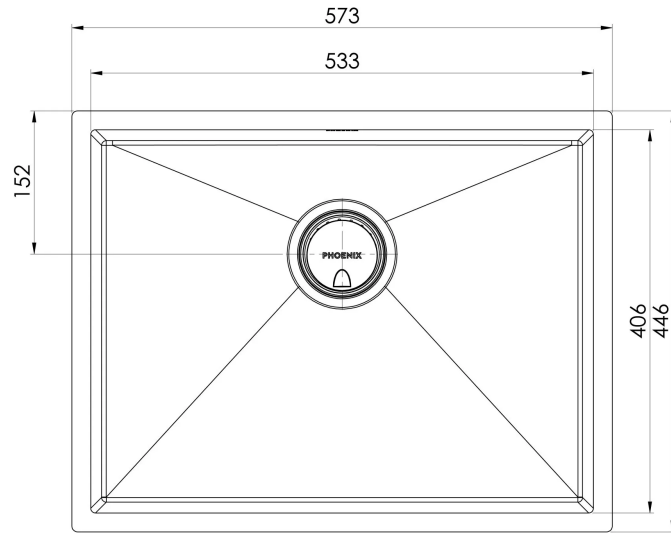

4000 SERIES SINKS

4000 SERIES LARGE SINGLE BOWL SINK

SPECIFICATIONS

AVAILABLE IN

310-1002-51
Stainless Steel

INFORMATION

MAINTENANCE AND CARE:

- All surfaces should be cleaned with mild liquid detergent or soap and water.
- Do not use cream cleaners or citrus based cleaning products, as they are abrasive.
- Use of unsuitable cleaning agents may damage the surface.
- Any damage caused in this way will not be covered by warranty.

Please visit <https://www.phoenixtapware.com.au/warranty> to view the full warranty

While we aim to ensure the specifications shown are correct at time of printing, Phoenix Tapware reserves the right to make modifications without prior notice. Always use the physical product measurements for mark-ups and roughing-in as the line drawing shown may differ from the actual product over time. All measurements are shown in millimetres. Colours may vary from image shown.

Ph: +61 3 9780 4200
14/08/2023
phoenixtapware.com.au