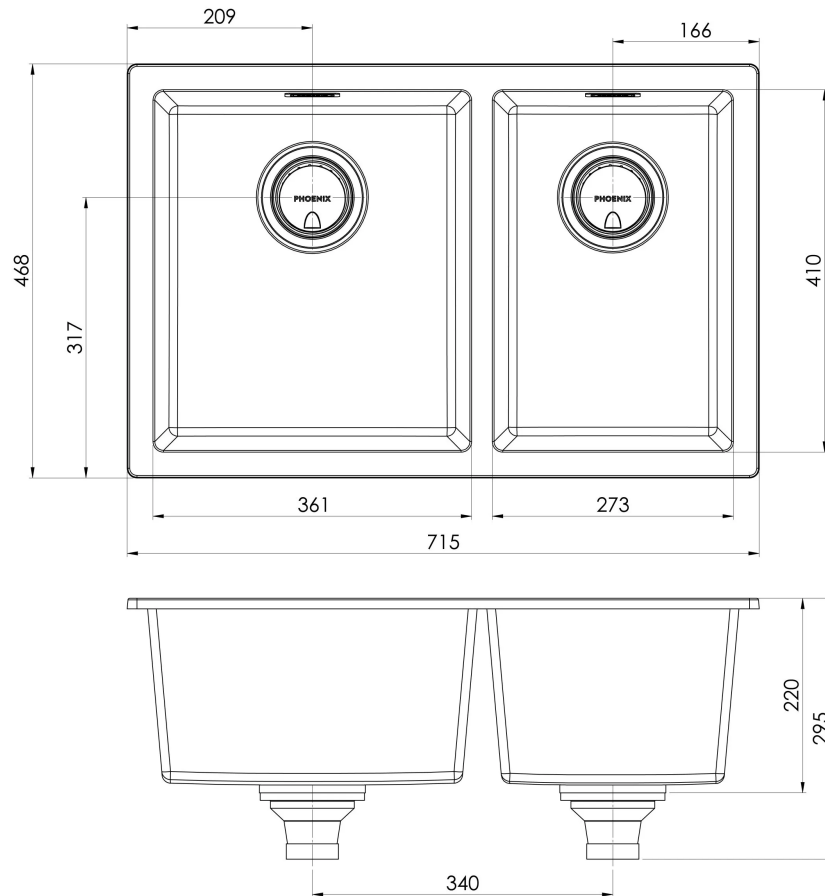

5000 SERIES SINKS

5000 SERIES 1 AND 3/4 LEFT HAND BOWL SINK

SPECIFICATIONS

AVAILABLE IN

312-5202-10
Matte Black

312-5202-80
Matte White

INFORMATION

MAINTENANCE AND CARE:

Please visit <https://www.phoenixtapware.com.au/warranty> to view the full warranty

While we aim to ensure the specifications shown are correct at time of printing, Phoenix Tapware reserves the right to make modifications without prior notice. Always use the physical product measurements for mark-ups and roughing-in as the line drawing shown may differ from the actual product over time. All measurements are shown in millimetres. Colours may vary from image shown.