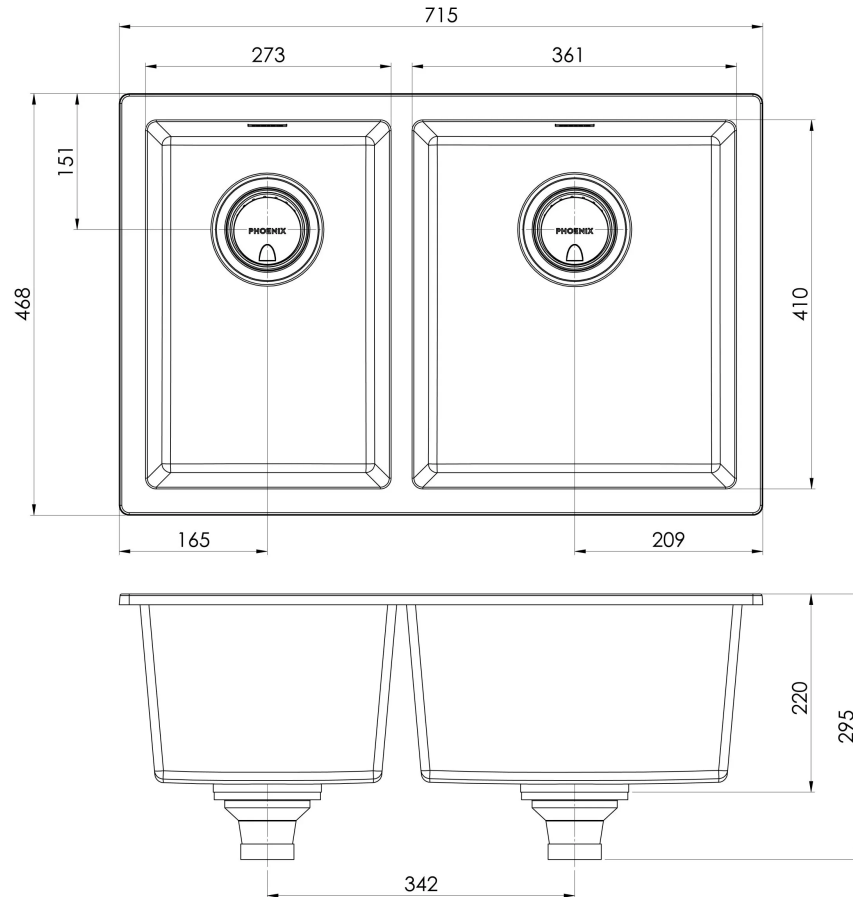

5000 SERIES SINKS

5000 SERIES 1 AND 3/4 RIGHT HAND BOWL SINK

SPECIFICATIONS

AVAILABLE IN

312-5102-10
Matte Black

312-5102-80
Matte White

INFORMATION

MAINTENANCE AND CARE:

Please visit <https://www.phoenixtapware.com.au/warranty> to view the full warranty

While we aim to ensure the specifications shown are correct at time of printing, Phoenix Tapware reserves the right to make modifications without prior notice. Always use the physical product measurements for mark-ups and roughing-in as the line drawing shown may differ from the actual product over time. All measurements are shown in millimetres. Colours may vary from image shown.