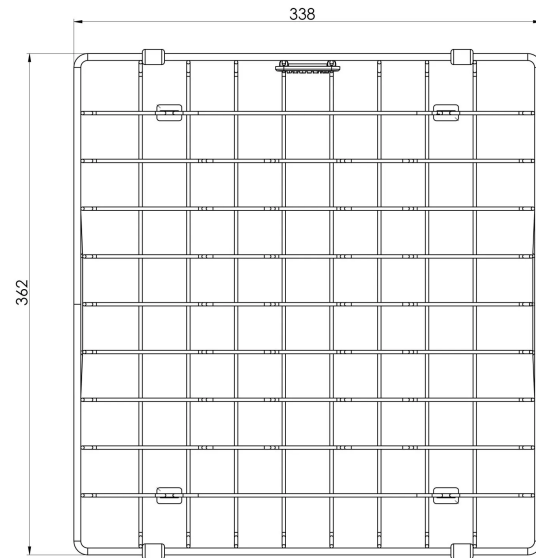

SINK ACCESSORIES

WIRE BASKET

SPECIFICATIONS

AVAILABLE IN

340-8590-51
Stainless Steel

INFORMATION

MAINTENANCE AND CARE:

- All surfaces should be cleaned with mild liquid detergent or soap and water.
- Do not use cream cleaners or citrus based cleaning products, as they are abrasive.
- Use of unsuitable cleaning agents may damage the surface.
- Any damage caused in this way will not be covered by warranty.

Please visit <https://www.phoenixtapware.com.au/warranty> to view the full warranty

While we aim to ensure the specifications shown are correct at time of printing, Phoenix Tapware reserves the right to make modifications without prior notice. Always use the physical product measurements for mark-ups and roughing-in as the line drawing shown may differ from the actual product over time. All measurements are shown in millimetres. Colours may vary from image shown.

Ph: +61 3 9780 4200
15/08/2023
phoenixtapware.com.au