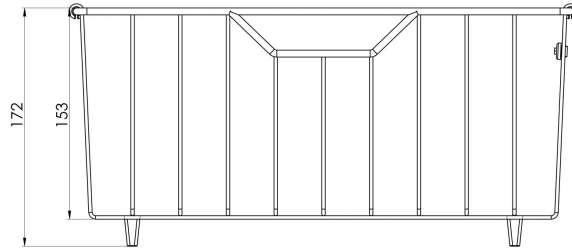

SINK ACCESSORIES

WIRE BASKET

SPECIFICATIONS

AVAILABLE IN

340-8590-51
Stainless Steel

INFORMATION

MAINTENANCE AND CARE:

- All surfaces should be cleaned with mild liquid detergent or soap and water.
- Do not use cream cleaners or citrus based cleaning products, as they are abrasive.
- Use of unsuitable cleaning agents may damage the surface.
- Any damage caused in this way will not be covered by warranty.

Please visit <https://www.phoenixtapware.com.au/warranty> to view the full warranty

While we aim to ensure the specifications shown are correct at time of printing, Phoenix Tapware reserves the right to make modifications without prior notice. Always use the physical product measurements for mark-ups and roughing-in as the line drawing shown may differ from the actual product over time. All measurements are shown in millimetres. Colours may vary from image shown.

Ph: +61 3 9780 4200
15/08/2023
phoenixtapware.com.au