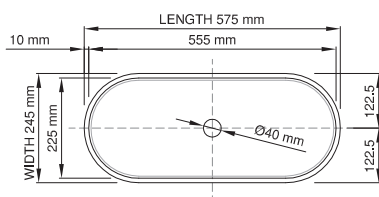

DADOquartz®

adelaide / warwick basin

wide-edge

Price: \$ 878.90
Size (l) x (w) x (h): 575mm x 245mm x 120mm
Top to waste: 110mm
Overflow: No overflow
Material: DADOquartz®
Finish: Matte / Satin
Mounting: Counter-top

Base dimensions: 550mm x 215mm
Edge width: 10mm
Waste diameter: 40mm - fits Bespoke plug
Weight: 10kg

Shipping information

Packing dimensions: 590mm x 590mm x 200mm
Shipping mass: 12kg