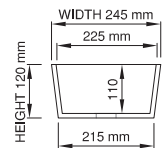

DADOquartz®

adelaide / warwick basin

wide-edge

Price: \$ 878.90
Size (l) x (w) x (h): 575mm x 245mm x 120mm
Top to waste: 110mm
Overflow: No overflow
Material: DADOquartz®
Finish: Matte / Satin
Mounting: Counter-top

Base dimensions: 550mm x 215mm
Edge width: 10mm
Waste diameter: 40mm - fits Bespoke plug
Weight: 10kg

Shipping information

Packing dimensions: 590mm x 590mm x 200mm
Shipping mass: 12kg