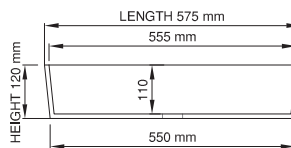

DADOquartz®

adelaide / warwick basin

wide-edge

Price: \$ 878.90
Size (l) x (w) x (h): 575mm x 245mm x 120mm
Top to waste: 110mm
Overflow: No overflow
Material: DADOquartz®
Finish: Matte / Satin
Mounting: Counter-top

Base dimensions: 550mm x 215mm
Edge width: 10mm
Waste diameter: 40mm - fits Bespoke plug
Weight: 10kg

Shipping information

Packing dimensions: 590mm x 590mm x 200mm
Shipping mass: 12kg