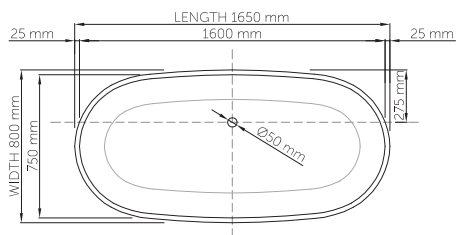

thin-edge

Price: \$ 6, 650.00
 Size (l) x (w) x (h): 1650mm x 800mm x 600mm
 Waste to floor: 130mm
 Water capacity: 295 L
 Overflow: No overflow
 Material: DADOquartz®
 Finish: Matte / Satin

Base dimensions: 1000mm x 560mm
 Edge width: 25mm
 Waste diameter: 50mm - fits Bespoke 40mm plug
 Weight: 78kg

Shipping information

Packing dimensions: 1820mm x 910mm x 700mm
 Shipping mass: 128kg