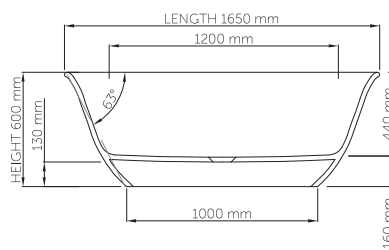

thin-edge

Price: \$ 6, 650.00
 Size (l) x (w) x (h): 1650mm x 800mm x 600mm
 Waste to floor: 130mm
 Water capacity: 295 L
 Overflow: No overflow
 Material: DADOquartz®
 Finish: Matte / Satin

Base dimensions: 1000mm x 560mm
 Edge width: 25mm
 Waste diameter: 50mm - fits Bespoke 40mm plug
 Weight: 78kg

Shipping information

Packing dimensions: 1820mm x 910mm x 700mm
 Shipping mass: 128kg