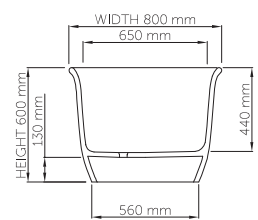

thin-edge

Price: \$ 6, 650.00
 Size (l) x (w) x (h): 1650mm x 800mm x 600mm
 Waste to floor: 130mm
 Water capacity: 295 L
 Overflow: No overflow
 Material: DADOquartz®
 Finish: Matte / Satin

Base dimensions: 1000mm x 560mm
 Edge width: 25mm
 Waste diameter: 50mm - fits Bespoke 40mm plug
 Weight: 78kg

Shipping information

Packing dimensions: 1820mm x 910mm x 700mm
 Shipping mass: 128kg