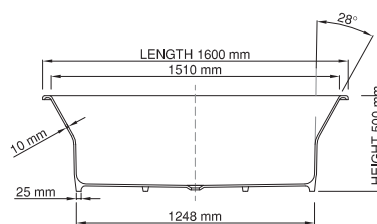

drop-in

Price: \$ 3,100.00  
 Size (l) x (w) x (h): 1600mm x 800mm x 500mm  
 Waste to floor: 5mm  
 Water capacity: 270 L  
 Overflow: No overflow  
 Material: DADOquartz®  
 Finish: Matte / Satin

Base dimensions: 1248mm x 560mm  
 Edge width: 10mm - 21mm  
 Waste diameter: 50mm - fits Bespoke 40mm plug  
 Weight: 60kg  
 Tap holes: No tap hole

### Shipping information

Packing dimensions: 1820mm x 1620mm x 910mm  
 Shipping mass: 110kg