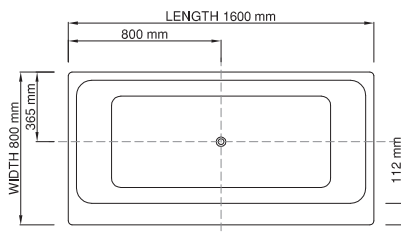

drop-in

Price: \$ 3,100.00  
 Size (l) x (w) x (h): 1600mm x 800mm x 500mm  
 Waste to floor: 5mm  
 Water capacity: 270 L  
 Overflow: No overflow  
 Material: DADOquartz®  
 Finish: Matte / Satin

Base dimensions: 1248mm x 560mm  
 Edge width: 10mm - 21mm  
 Waste diameter: 50mm - fits Bespoke 40mm plug  
 Weight: 60kg  
 Tap holes: No tap hole

### Shipping information

Packing dimensions: 1820mm x 1620mm x 910mm  
 Shipping mass: 110kg