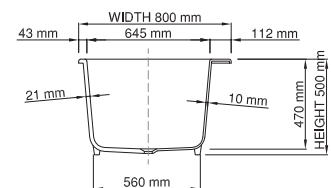

drop-in

Price: \$ 3,100.00  
 Size (l) x (w) x (h): 1600mm x 800mm x 500mm  
 Waste to floor: 5mm  
 Water capacity: 270 L  
 Overflow: No overflow  
 Material: DADOquartz®  
 Finish: Matte / Satin

Base dimensions: 1248mm x 560mm  
 Edge width: 10mm - 21mm  
 Waste diameter: 50mm - fits Bespoke 40mm plug  
 Weight: 60kg  
 Tap holes: No tap hole

### Shipping information

Packing dimensions: 1820mm x 1620mm x 910mm  
 Shipping mass: 110kg