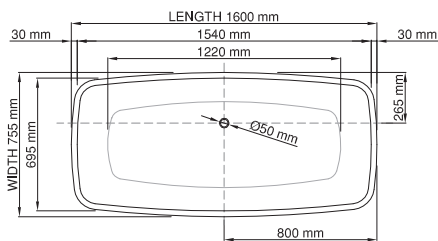

thin-edge

Price: \$ 5, 600.00
 Size (l) x (w) x (h): 1600mm x 755mm x 518mm
 Waste to floor: 134mm
 Water capacity: 230 L
 Overflow: No overflow
 Material: DADOquartz®
 Finish: Matte / Satin

Base dimensions: 1220mm x 520mm
 Edge width: 30mm
 Waste diameter: 50mm - fits Bespoke 40mm plug
 Weight: 120kg
Shipping information
 Packing dimensions: 1680mm x 800mm x 660mm
 Shipping mass: 170kg