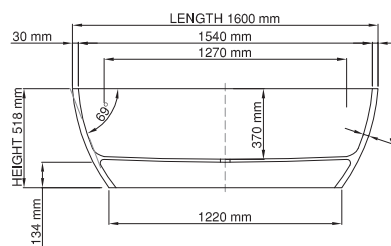

thin-edge

Price: \$ 5, 600.00
 Size (l) x (w) x (h): 1600mm x 755mm x 518mm
 Waste to floor: 134mm
 Water capacity: 230 L
 Overflow: No overflow
 Material: DADOquartz®
 Finish: Matte / Satin

Base dimensions: 1220mm x 520mm
 Edge width: 30mm
 Waste diameter: 50mm - fits Bespoke 40mm plug
 Weight: 120kg
Shipping information
 Packing dimensions: 1680mm x 800mm x 660mm
 Shipping mass: 170kg