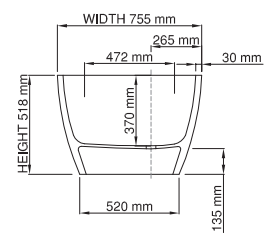

thin-edge

Price: \$ 5, 600.00
 Size (l) x (w) x (h): 1600mm x 755mm x 518mm
 Waste to floor: 134mm
 Water capacity: 230 L
 Overflow: No overflow
 Material: DADOquartz®
 Finish: Matte / Satin

Base dimensions: 1220mm x 520mm
 Edge width: 30mm
 Waste diameter: 50mm - fits Bespoke 40mm plug
 Weight: 120kg
Shipping information
 Packing dimensions: 1680mm x 800mm x 660mm
 Shipping mass: 170kg