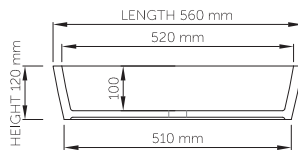

# deonne / acanthus basin

thin-edge

Price: \$ 759.00  
Size (l) x (w) x (h): 560mm x 365mm x 120mm  
Top to waste: 100mm  
Overflow: No overflow  
Material: DADOquartz®  
Finish: Matte / Satin  
Mounting: Counter-top / Under-mount

Base dimensions: 510mm x 250mm  
Edge width: 20mm  
Waste diameter: 40mm - fits Bespoke plug  
Weight: 10kg

#### Shipping information

Packing dimensions: 580mm x 430mm x 170mm  
Shipping mass: 12kg