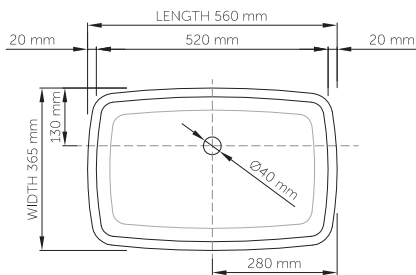

# deonne / acanthus basin

thin-edge

Price: \$ 759.00  
Size (l) x (w) x (h): 560mm x 365mm x 120mm  
Top to waste: 100mm  
Overflow: No overflow  
Material: DADOquartz®  
Finish: Matte / Satin  
Mounting: Counter-top / Under-mount

Base dimensions: 510mm x 250mm  
Edge width: 20mm  
Waste diameter: 40mm - fits Bespoke plug  
Weight: 10kg

#### Shipping information

Packing dimensions: 580mm x 430mm x 170mm  
Shipping mass: 12kg