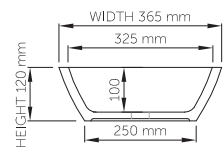

# deonne / acanthus basin

thin-edge

Price: \$ 759.00  
Size (l) x (w) x (h): 560mm x 365mm x 120mm  
Top to waste: 100mm  
Overflow: No overflow  
Material: DADOquartz®  
Finish: Matte / Satin  
Mounting: Counter-top / Under-mount

Base dimensions: 510mm x 250mm  
Edge width: 20mm  
Waste diameter: 40mm - fits Bespoke plug  
Weight: 10kg

#### Shipping information

Packing dimensions: 580mm x 430mm x 170mm  
Shipping mass: 12kg