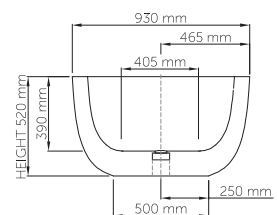

wide-edge

Price:	\$ 7,760.00
Size (l) x (w) x (h):	1935mm x 930mm x 520mm
Waste to floor:	130mm
Water capacity:	225 L
Overflow:	No overflow
Material:	DADOquartz®
Finish:	Matte / Satin

Base dimensions:	890mm x 500mm
Edge width:	80mm
Waste diameter:	50mm - fits Bespoke 40mm plug
Weight:	100kg

### Shipping information

Packing dimensions:	2040mm x 1000mm x 660mm
Shipping mass:	150kg