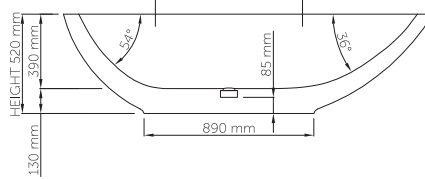

wide-edge

Price:	\$ 7,760.00
Size (l) x (w) x (h):	1935mm x 930mm x 520mm
Waste to floor:	130mm
Water capacity:	225 L
Overflow:	No overflow
Material:	DADOquartz®
Finish:	Matte / Satin

Base dimensions:	890mm x 500mm
Edge width:	80mm
Waste diameter:	50mm - fits Bespoke 40mm plug
Weight:	100kg

### Shipping information

Packing dimensions:	2040mm x 1000mm x 660mm
Shipping mass:	150kg