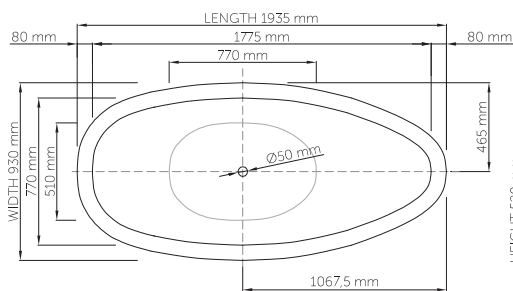

wide-edge

Price:	\$ 7,760.00
Size (l) x (w) x (h):	1935mm x 930mm x 520mm
Waste to floor:	130mm
Water capacity:	225 L
Overflow:	No overflow
Material:	DADOquartz®
Finish:	Matte / Satin

Base dimensions:	890mm x 500mm
Edge width:	80mm
Waste diameter:	50mm - fits Bespoke 40mm plug
Weight:	100kg

### Shipping information

Packing dimensions:	2040mm x 1000mm x 660mm
Shipping mass:	150kg