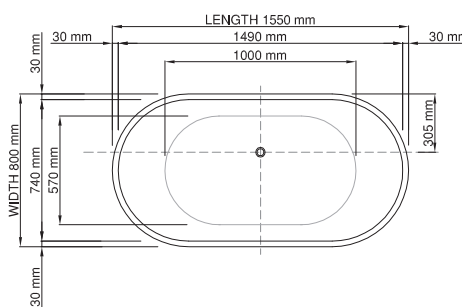

thin-edge

Price: \$ 5, 205.00
 Size (l) x (w) x (h): 1550mm x 800mm x 570mm
 Waste to floor: 130mm
 Water capacity: 257 L
 Overflow: No overflow
 Material: DADOquartz®
 Finish: Matte / Satin

Base dimensions: 875mm x 597.5mm
 Edge width: 30mm
 Waste diameter: 50mm - fits Bespoke 40mm plug
 Weight: 80kg

Shipping information

Packing dimensions: 1590mm x 855mm x 810mm
 Shipping mass: 130kg