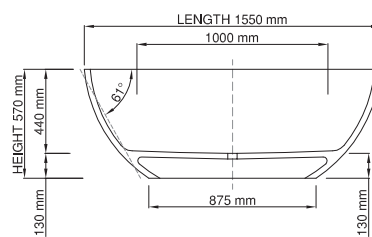

thin-edge

Price: \$ 5, 205.00
 Size (l) x (w) x (h): 1550mm x 800mm x 570mm
 Waste to floor: 130mm
 Water capacity: 257 L
 Overflow: No overflow
 Material: DADOquartz®
 Finish: Matte / Satin

Base dimensions: 875mm x 597.5mm
 Edge width: 30mm
 Waste diameter: 50mm - fits Bespoke 40mm plug
 Weight: 80kg

Shipping information

Packing dimensions: 1590mm x 855mm x 810mm
 Shipping mass: 130kg