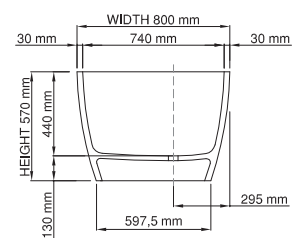

thin-edge

Price: \$ 5, 205.00
 Size (l) x (w) x (h): 1550mm x 800mm x 570mm
 Waste to floor: 130mm
 Water capacity: 257 L
 Overflow: No overflow
 Material: DADOquartz®
 Finish: Matte / Satin

Base dimensions: 875mm x 597.5mm
 Edge width: 30mm
 Waste diameter: 50mm - fits Bespoke 40mm plug
 Weight: 80kg

Shipping information

Packing dimensions: 1590mm x 855mm x 810mm
 Shipping mass: 130kg