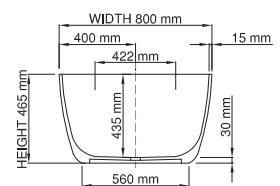

thin-edge

Price: \$ 4, 428.00  
 Size (l) x (w) x (h): 1500mm x 800mm x 465mm  
 Water capacity: 265 L  
 Overflow: No overflow  
 Material: DADOquartz®  
 Finish: Matte / Satin

Base dimensions: 1040mm x 560mm  
 Edge width: 15mm  
 Waste diameter: 50mm - fits Bespoke 40mm plug  
 Weight: 62kg

### Shipping information

Packing dimensions: 1550mm x 850mm x 630mm  
 Shipping mass: 112kg