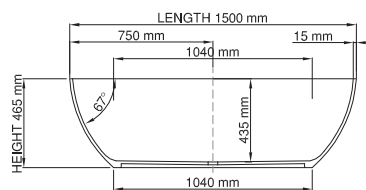

thin-edge

Price: \$ 4, 428.00  
 Size (l) x (w) x (h): 1500mm x 800mm x 465mm  
 Water capacity: 265 L  
 Overflow: No overflow  
 Material: DADOquartz®  
 Finish: Matte / Satin

Base dimensions: 1040mm x 560mm  
 Edge width: 15mm  
 Waste diameter: 50mm - fits Bespoke 40mm plug  
 Weight: 62kg

### Shipping information

Packing dimensions: 1550mm x 850mm x 630mm  
 Shipping mass: 112kg