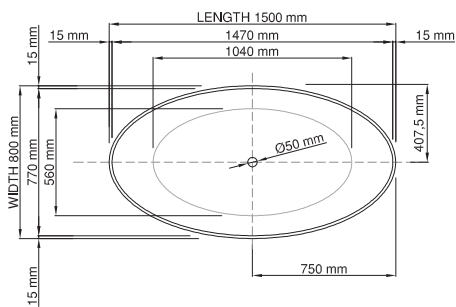

thin-edge

Price: \$ 4, 428.00  
 Size (l) x (w) x (h): 1500mm x 800mm x 465mm  
 Water capacity: 265 L  
 Overflow: No overflow  
 Material: DADOquartz®  
 Finish: Matte / Satin

Base dimensions: 1040mm x 560mm  
 Edge width: 15mm  
 Waste diameter: 50mm - fits Bespoke 40mm plug  
 Weight: 62kg

### Shipping information

Packing dimensions: 1550mm x 850mm x 630mm  
 Shipping mass: 112kg