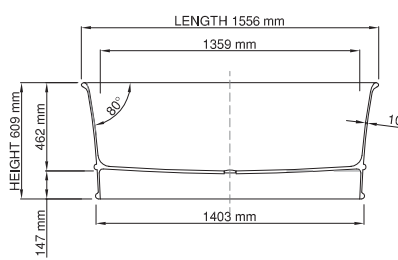

thin-edge

Price: \$ 5,990.00
Size (l) x (w) x (h): 1556mm x 828mm x 609mm
Waste to floor: 147mm
Water capacity: 290 L
Overflow: No overflow
Material: DADOquartz®
Finish: Matte / Satin

Base dimensions: 1403mm x 676mm
Edge width: 10mm
Waste diameter: 50mm - fits Bespoke 40mm plug
Weight: 75kg

Shipping information

Packing dimensions: 1600mm x 880mm x 750mm
Shipping mass: 125kg