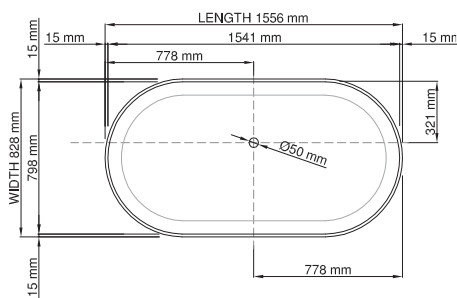

thin-edge

Price: \$ 5,990.00
Size (l) x (w) x (h): 1556mm x 828mm x 609mm
Waste to floor: 147mm
Water capacity: 290 L
Overflow: No overflow
Material: DADOquartz®
Finish: Matte / Satin

Base dimensions: 1403mm x 676mm
Edge width: 10mm
Waste diameter: 50mm - fits Bespoke 40mm plug
Weight: 75kg

Shipping information

Packing dimensions: 1600mm x 880mm x 750mm
Shipping mass: 125kg