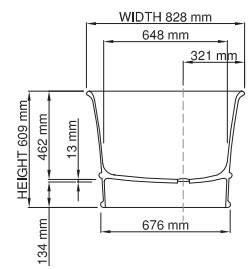

thin-edge

Price: \$ 5,990.00
Size (l) x (w) x (h): 1556mm x 828mm x 609mm
Waste to floor: 147mm
Water capacity: 290 L
Overflow: No overflow
Material: DADOquartz®
Finish: Matte / Satin

Base dimensions: 1403mm x 676mm
Edge width: 10mm
Waste diameter: 50mm - fits Bespoke 40mm plug
Weight: 75kg

Shipping information

Packing dimensions: 1600mm x 880mm x 750mm
Shipping mass: 125kg