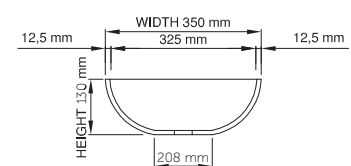

thin-edge

Price: \$ 649.00
 Size (l) x (w) x (h): 550mm x 350mm x 130mm
 Top to waste: 114mm
 Overflow: No overflow
 Material: DADOquartz®
 Finish: Matte / Satin
 Mounting: Counter-top / Under-mount

Base dimensions: 408mm x 208mm
 Edge width: 10mm
 Waste diameter: 40mm - fits Bespoke plug
 Weight: 10kg

Shipping information

Packing dimensions: 600mm x 400mm x 140mm
 Shipping mass: 12kg