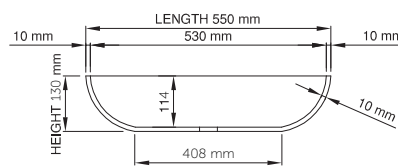

thin-edge

Price: \$ 649.00
 Size (l) x (w) x (h): 550mm x 350mm x 130mm
 Top to waste: 114mm
 Overflow: No overflow
 Material: DADOquartz®
 Finish: Matte / Satin
 Mounting: Counter-top / Under-mount

Base dimensions: 408mm x 208mm
 Edge width: 10mm
 Waste diameter: 40mm - fits Bespoke plug
 Weight: 10kg

Shipping information

Packing dimensions: 600mm x 400mm x 140mm
 Shipping mass: 12kg