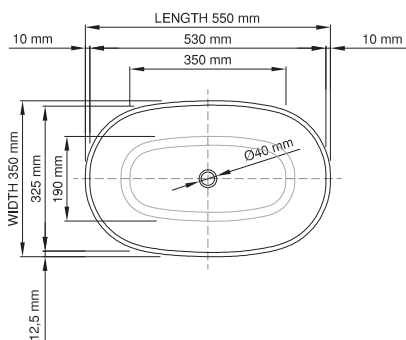

thin-edge

Price: \$ 649.00
 Size (l) x (w) x (h): 550mm x 350mm x 130mm
 Top to waste: 114mm
 Overflow: No overflow
 Material: DADOquartz®
 Finish: Matte / Satin
 Mounting: Counter-top / Under-mount

Base dimensions: 408mm x 208mm
 Edge width: 10mm
 Waste diameter: 40mm - fits Bespoke plug
 Weight: 10kg

Shipping information

Packing dimensions: 600mm x 400mm x 140mm
 Shipping mass: 12kg