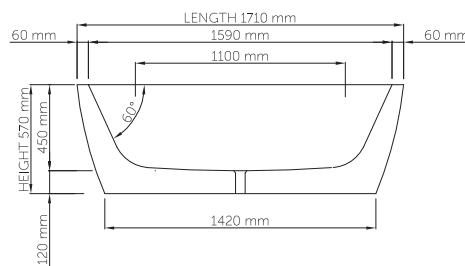

wide-edge

Price: \$ 7,760.00  
 Size (l) x (w) x (h): 1710mm x 890mm x 570mm  
 Waste to floor: 120mm  
 Water capacity: 195 L  
 Overflow: No overflow  
 Material: DADOquartz®  
 Finish: Matte / Satin

Base dimensions: 1420mm x 600mm  
 Edge width: 60mm  
 Waste diameter: 50mm - fits Bespoke 40mm plug  
 Weight: 100kg

#### Shipping information

Packing dimensions: 1790mm x 930mm x 690mm  
 Shipping mass: 150kg