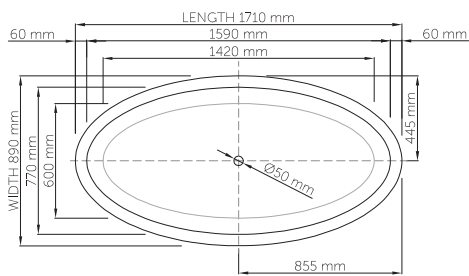

wide-edge

Price: \$ 7,760.00  
 Size (l) x (w) x (h): 1710mm x 890mm x 570mm  
 Waste to floor: 120mm  
 Water capacity: 195 L  
 Overflow: No overflow  
 Material: DADOquartz®  
 Finish: Matte / Satin

Base dimensions: 1420mm x 600mm  
 Edge width: 60mm  
 Waste diameter: 50mm - fits Bespoke 40mm plug  
 Weight: 100kg

#### Shipping information

Packing dimensions: 1790mm x 930mm x 690mm  
 Shipping mass: 150kg