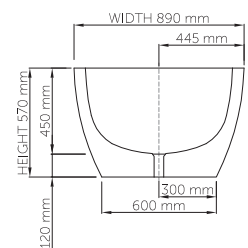

wide-edge

Price: \$ 7,760.00  
 Size (l) x (w) x (h): 1710mm x 890mm x 570mm  
 Waste to floor: 120mm  
 Water capacity: 195 L  
 Overflow: No overflow  
 Material: DADOquartz®  
 Finish: Matte / Satin

Base dimensions: 1420mm x 600mm  
 Edge width: 60mm  
 Waste diameter: 50mm - fits Bespoke 40mm plug  
 Weight: 100kg

#### Shipping information

Packing dimensions: 1790mm x 930mm x 690mm  
 Shipping mass: 150kg