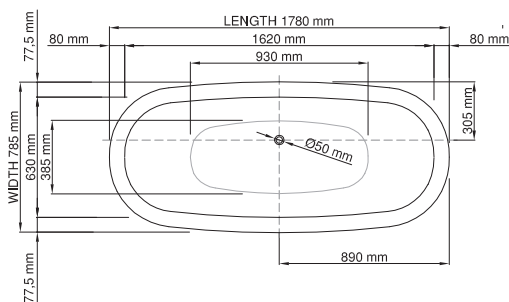

wide-edge

Price:	\$ 7, 200.00
Size (l) x (w) x (h):	1780mm x 785mm x 605mm
Waste to floor:	100mm
Water capacity:	210 L
Overflow:	No overflow
Material:	DADOquartz®
Finish:	Matte / Satin

Base dimensions:	895mm x 430mm
Edge width:	80mm
Waste diameter:	50mm - fits Bespoke 40mm plug
Weight:	90kg

Shipping information

Packing dimensions:	1860mm x 840mm x 660mm
Shipping mass:	140kg