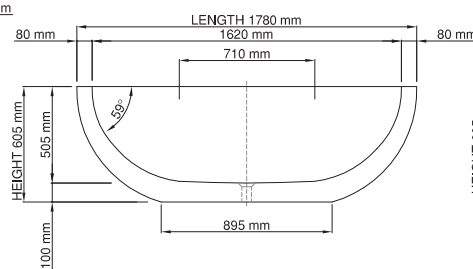

wide-edge

Price:	\$ 7, 200.00
Size (l) x (w) x (h):	1780mm x 785mm x 605mm
Waste to floor:	100mm
Water capacity:	210 L
Overflow:	No overflow
Material:	DADOquartz®
Finish:	Matte / Satin

Base dimensions:	895mm x 430mm
Edge width:	80mm
Waste diameter:	50mm - fits Bespoke 40mm plug
Weight:	90kg

Shipping information

Packing dimensions:	1860mm x 840mm x 660mm
Shipping mass:	140kg