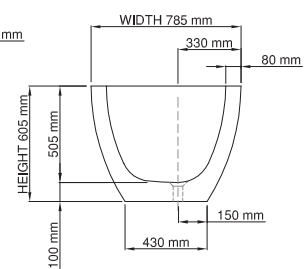

wide-edge

Price:	\$ 7, 200.00
Size (l) x (w) x (h):	1780mm x 785mm x 605mm
Waste to floor:	100mm
Water capacity:	210 L
Overflow:	No overflow
Material:	DADOquartz®
Finish:	Matte / Satin

Base dimensions:	895mm x 430mm
Edge width:	80mm
Waste diameter:	50mm - fits Bespoke 40mm plug
Weight:	90kg

Shipping information

Packing dimensions:	1860mm x 840mm x 660mm
Shipping mass:	140kg