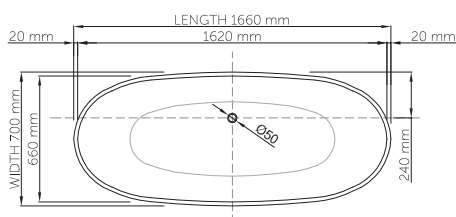

thin-edge

Price: \$ 4,990.00
 Size (l) x (w) x (h): 1660mm x 700mm x 530mm
 Waste to floor: 120mm
 Water capacity: 260 L
 Overflow: No overflow
 Material: DADOquartz®
 Finish: Matte / Satin

Base dimensions: 1000mm x 350mm
 Edge width: 20mm - 25mm
 Waste diameter: 50mm - fits Bespoke 40mm plug
 Weight: 70kg
Shipping information
 Packing dimensions: 1720mm x 720mm x 650mm
 Shipping mass: 120kg