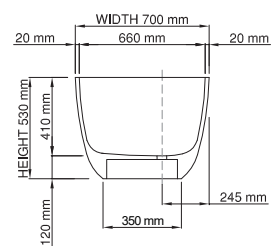

thin-edge

Price: \$ 4,990.00
 Size (l) x (w) x (h): 1660mm x 700mm x 530mm
 Waste to floor: 120mm
 Water capacity: 260 L
 Overflow: No overflow
 Material: DADOquartz®
 Finish: Matte / Satin

Base dimensions: 1000mm x 350mm
 Edge width: 20mm - 25mm
 Waste diameter: 50mm - fits Bespoke 40mm plug
 Weight: 70kg
Shipping information
 Packing dimensions: 1720mm x 720mm x 650mm
 Shipping mass: 120kg