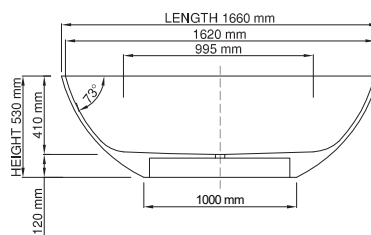

thin-edge

Price: \$ 4,990.00
 Size (l) x (w) x (h): 1660mm x 700mm x 530mm
 Waste to floor: 120mm
 Water capacity: 260 L
 Overflow: No overflow
 Material: DADOquartz®
 Finish: Matte / Satin

Base dimensions: 1000mm x 350mm
 Edge width: 20mm - 25mm
 Waste diameter: 50mm - fits Bespoke 40mm plug
 Weight: 70kg
Shipping information
 Packing dimensions: 1720mm x 720mm x 650mm
 Shipping mass: 120kg