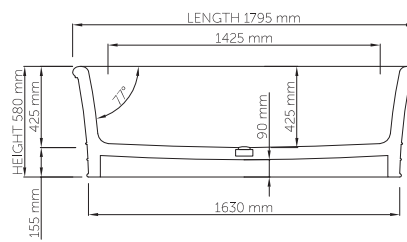

wide-edge

Price: \$ 7,760.00
 Size (l) x (w) x (h): 1795mm x 900mm x 580mm
 Waste to floor: 155mm
 Water capacity: 300 L
 Overflow: No overflow
 Material: DADOquartz®
 Finish: Matte / Satin

Base dimensions: 1630mm x 730mm
 Edge width: 82.5mm
 Waste diameter: 50mm - fits Bespoke 40mm plug
 Weight: 120kg
Shipping information
 Packing dimensions: 1850mm x 940mm x 750mm
 Shipping mass: 170kg