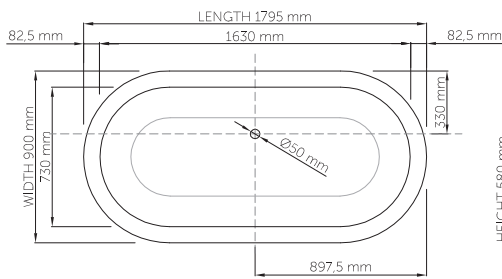

wide-edge

Price: \$ 7,760.00
 Size (l) x (w) x (h): 1795mm x 900mm x 580mm
 Waste to floor: 155mm
 Water capacity: 300 L
 Overflow: No overflow
 Material: DADOquartz®
 Finish: Matte / Satin

Base dimensions: 1630mm x 730mm
 Edge width: 82.5mm
 Waste diameter: 50mm - fits Bespoke 40mm plug
 Weight: 120kg
Shipping information
 Packing dimensions: 1850mm x 940mm x 750mm
 Shipping mass: 170kg