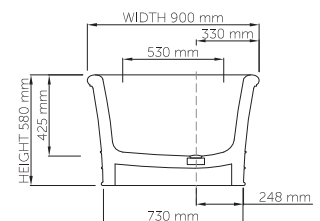

wide-edge

Price: \$ 7,760.00
 Size (l) x (w) x (h): 1795mm x 900mm x 580mm
 Waste to floor: 155mm
 Water capacity: 300 L
 Overflow: No overflow
 Material: DADOquartz®
 Finish: Matte / Satin

Base dimensions: 1630mm x 730mm
 Edge width: 82.5mm
 Waste diameter: 50mm - fits Bespoke 40mm plug
 Weight: 120kg
Shipping information
 Packing dimensions: 1850mm x 940mm x 750mm
 Shipping mass: 170kg