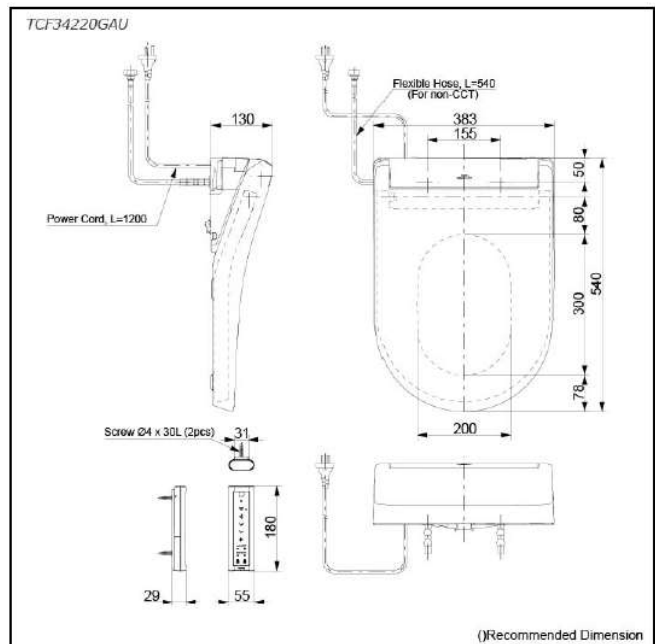

TOTO TOILETS

Hayon WALL HUNG TOILET S5 Remote Control Washlet

CW253TJ1WS
TCF34220GAU#NW1

Specifications

TOILETS

Flush system: TORNADO FLUSH
Water Use: 4.5L / 3L
Rough-in: H=220 mm
Bowl Shape: D-Shape
Water Pressure: 0.05MPa~0.75MPa
Size: 380Wx595Dx338H mm

Washlet

Bowl Shape: D-Shape
Water Pressure: 0.07Mpa~0.75Mpa
Power Rating: 220~240V , 50/60Hz,
843~853W
Length of PowerCord: 1.2 m
Material: Plastic
Size: 383W x 540D x 130H mm

Parts description

CW253JT1WS

D-Shape Wall Hung Closet Bowl w/
Invisible Fixing Kit (P-Trap) (Rough-in 220)

TCF34220GAU WASHLET D-shape

CST761DVA1

()Recommended Dimension

()Recommended Dimension