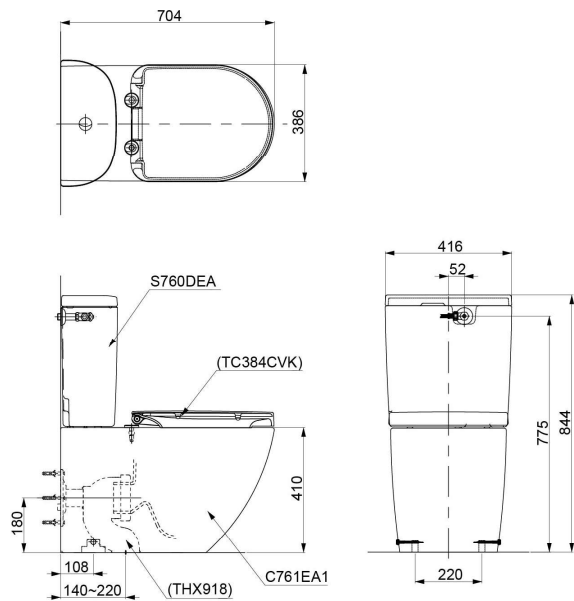

TOTO TOILETS

Hayon WALL HUNG TOILET S5 Remote Control Washlet

CW253TJ1WS
TCF34220GAU#NW1

Specifications

TOILETS

Flush system: TORNADO FLUSH
Water Use: 4.5L / 3L
Rough-in: H=220 mm
Bowl Shape: D-Shape
Water Pressure: 0.05MPa~0.75MPa
Size: 380Wx595Dx338H mm

Washlet

Bowl Shape: D-Shape
Water Pressure: 0.07Mpa~0.75Mpa
Power Rating: 220~240V , 50/60Hz,
843~853W
Length of PowerCord: 1.2 m
Material: Plastic
Size: 383W x 540D x 130H mm

Parts description

CW253JT1WS

D-Shape Wall Hung Closet Bowl w/
Invisible Fixing Kit (P-Trap) (Rough-in 220)

TCF34220GAU WASHLET D-shape

CST761DVA1

()Recommended Dimension

()Recommended Dimension