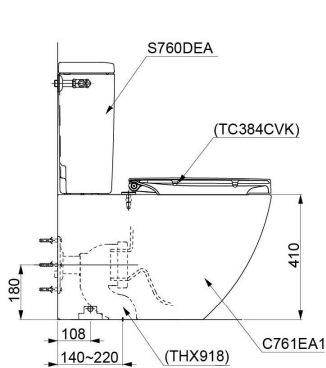

TOTO

TOILETS

CW254PJT1WS TCF4732AT#NW1

Hayon WALL FACED TOILET S7 Remote Control Washlet

Specifications

TOILET

Flush system: TORNADO FLUSH
Water Use: 4.5L / 3L
Rough-in: S-Trap / P-Trap (Selectable)
Bowl Shape: D-Shape
Water Pressure: 0.05MPa~0.75MPa
Size: 380Wx595Dx400H mm

Washlet

Bowl Shape: D-Shape
Water Pressure: 0.05Mpa~0.75Mpa
Power Rating: 220~240V , 50/60Hz , 1275~1400W
Length of Power Cord: 1.2 m
Material: Plastic
Size: 390W x 520D x 127H mm

Parts description

CW254PJT1WS

D-Shape Wall Faced Closet Bowl
w/ Fixing Bracket

TCF4732AT WASHLET D-shape

THX918 Socket (Only for S-Trap)

SHXCP407 Universal Plate

CST761DVA1

()Recommended Dimension

TCF4732AT

()Recommended Dimension