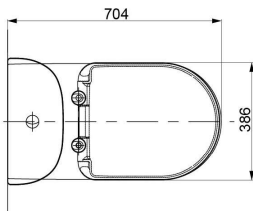

TOTO

TOILETS

CW254PJT1WS TCF4732AT#NW1

Hayon WALL FACED TOILET S7 Remote Control Washlet

Specifications

TOILET

Flush system: TORNADO FLUSH
Water Use: 4.5L / 3L
Rough-in: S-Trap / P-Trap (Selectable)
Bowl Shape: D-Shape
Water Pressure: 0.05MPa~0.75MPa
Size: 380Wx595Dx400H mm

Washlet

Bowl Shape: D-Shape
Water Pressure: 0.05Mpa~0.75Mpa
Power Rating: 220~240V , 50/60Hz , 1275~1400W
Length of Power Cord: 1.2 m
Material: Plastic
Size: 390W x 520D x 127H mm

Parts description

CW254PJT1WS

D-Shape Wall Faced Closet Bowl
w/ Fixing Bracket

TCF4732AT WASHLET D-shape

THX918 Socket (Only for S-Trap)

SHXCP407 Universal Plate

CST761DVA1

()Recommended Dimension

TCF4732AT

()Recommended Dimension