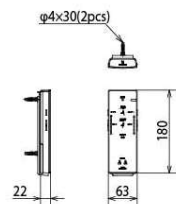

Washlet

Bowl Shape: D-Shape
Water Pressure: 0.05Mpa~0.75Mpa
Power Rating: 220~240V , 50/60Hz , 1275~1400W
Length of Power Cord: 1.2 m
Material: Plastic
Size: 390W x 520D x 127H mm

Parts description

CW254PJT1WS

D-Shape Wall Faced Closet Bowl
w/ Fixing Bracket

TCF4732AT WASHLET D-shape

THX918 Socket (Only for S-Trap)

SHXCP407 Universal Plate

CST761DVA1

()Recommended Dimension

TCF4732AT

()Recommended Dimension