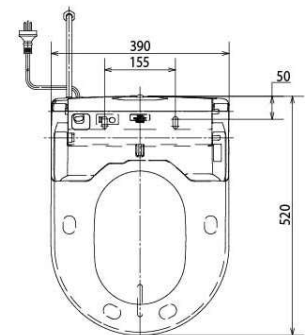

TOTO

TOILETS

CW254PJT1WS TCF4732AT#NW1

Hayon WALL FACED TOILET S7 Remote Control Washlet

Specifications

TOILET

Flush system: TORNADO FLUSH
Water Use: 4.5L / 3L
Rough-in: S-Trap / P-Trap (Selectable)
Bowl Shape: D-Shape
Water Pressure: 0.05MPa~0.75MPa
Size: 380Wx595Dx400H mm

Washlet

Bowl Shape: D-Shape
Water Pressure: 0.05Mpa~0.75Mpa
Power Rating: 220~240V , 50/60Hz , 1275~1400W
Length of Power Cord: 1.2 m
Material: Plastic
Size: 390W x 520D x 127H mm

Parts description

CW254PJT1WS

D-Shape Wall Faced Closet Bowl
w/ Fixing Bracket

TCF4732AT WASHLET D-shape

THX918 Socket (Only for S-Trap)

SHXCP407 Universal Plate

CST761DVA1

()Recommended Dimension

TCF4732AT

()Recommended Dimension