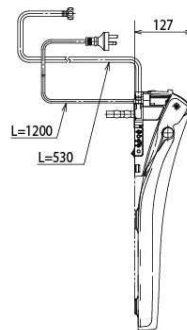

TOTO

TOILETS

CW254PJT1WS TCF4732AT#NW1

Hayon WALL FACED TOILET S7 Remote Control Washlet

Specifications

TOILET

Flush system: TORNADO FLUSH
Water Use: 4.5L / 3L
Rough-in: S-Trap / P-Trap (Selectable)
Bowl Shape: D-Shape
Water Pressure: 0.05MPa~0.75MPa
Size: 380Wx595Dx400H mm

Washlet

Bowl Shape: D-Shape
Water Pressure: 0.05Mpa~0.75Mpa
Power Rating: 220~240V , 50/60Hz , 1275~1400W
Length of Power Cord: 1.2 m
Material: Plastic
Size: 390W x 520D x 127H mm

Parts description

CW254PJT1WS

D-Shape Wall Faced Closet Bowl
w/ Fixing Bracket

TCF4732AT WASHLET D-shape

THX918 Socket (Only for S-Trap)

SHXCP407 Universal Plate

CST761DVA1

()Recommended Dimension

TCF4732AT

()Recommended Dimension