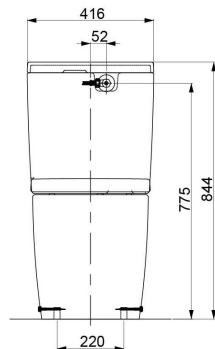

TOTO

TOILETS

CW254PJT1WS TCF4732AT#NW1

Hayon WALL FACED TOILET S7 Remote Control Washlet

Specifications

TOILET

Flush system: TORNADO FLUSH
Water Use: 4.5L / 3L
Rough-in: S-Trap / P-Trap (Selectable)
Bowl Shape: D-Shape
Water Pressure: 0.05MPa~0.75MPa
Size: 380Wx595Dx400H mm

Washlet

Bowl Shape: D-Shape
Water Pressure: 0.05Mpa~0.75Mpa
Power Rating: 220~240V , 50/60Hz , 1275~1400W
Length of Power Cord: 1.2 m
Material: Plastic
Size: 390W x 520D x 127H mm

Parts description

CW254PJT1WS

D-Shape Wall Faced Closet Bowl
w/ Fixing Bracket

TCF4732AT WASHLET D-shape

THX918 Socket (Only for S-Trap)

SHXCP407 Universal Plate

CST761DVA1

()Recommended Dimension

TCF4732AT

()Recommended Dimension