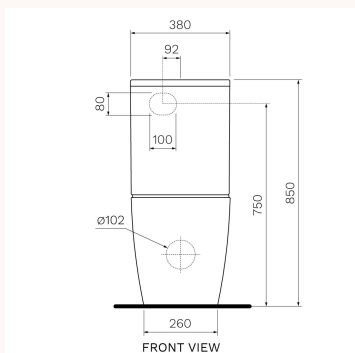

Product type	Toilets
Brand	PARISI
Collection	Ellisse II
Range	Design
Designers	PARISI Design Team
WxDxH	380mm x 655mm x 850mm
Colour / Finish	Gloss White

Material	Ceramic
WELS	4 Star 4.5/3L
Trap options	Universal Trap (P or S Trap)
S Trap set out (mm)	55 - 215mm using PN0030 connector (included)
P Trap set out (mm)	185mm height FFL
Inlet Options	Back Inlet 750mm FFL
Seat	Soft Close Seat Centric Lift Off Hinge (PN5745)
Average water flush (L/f)	3.4 Litres
Rimless	Yes