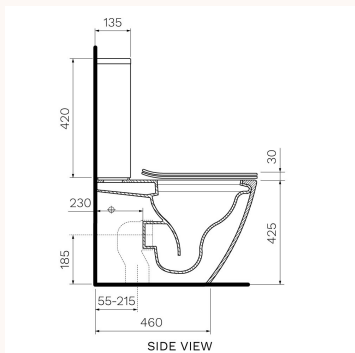

Ellisse II Wall Faced Suite Rimless (including Soft Close Seat)

PN600

The innovative design of the PARISI Ellisse II Wall Faced Suite with RIMLESS technology projects water rather than the traditional flushing mechanism where water pours down the rim.

Product type	Toilets
Brand	PARISI
Collection	Ellisse II
Range	Design
Designers	PARISI Design Team
WxDxH	380mm x 655mm x 850mm
Colour / Finish	Gloss White

Material	Ceramic
WELS	4 Star 4.5/3L
Trap options	Universal Trap (P or S Trap)
S Trap set out (mm)	55 - 215mm using PN0030 connector (included)
P Trap set out (mm)	185mm height FFL
Inlet Options	Back Inlet 750mm FFL
Seat	Soft Close Seat Centric Lift Off Hinge (PN5745)
Average water flush (L/f)	3.4 Litres
Rimless	Yes