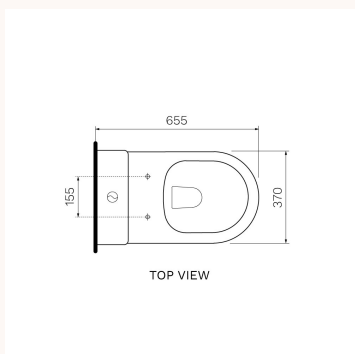

Ellisse II Wall Faced Suite Rimless (including Soft Close Seat)

PN600

The innovative design of the PARISI Ellisse II Wall Faced Suite with RIMLESS technology projects water rather than the traditional flushing mechanism where water pours down the rim.

Product type	Toilets
Brand	PARISI
Collection	Ellisse II
Range	Design
Designers	PARISI Design Team
WxDxH	380mm x 655mm x 850mm
Colour / Finish	Gloss White

Material	Ceramic
WELS	4 Star 4.5/3L
Trap options	Universal Trap (P or S Trap)
S Trap set out (mm)	55 - 215mm using PN0030 connector (included)
P Trap set out (mm)	185mm height FFL
Inlet Options	Back Inlet 750mm FFL
Seat	Soft Close Seat Centric Lift Off Hinge (PN5745)
Average water flush (L/f)	3.4 Litres
Rimless	Yes