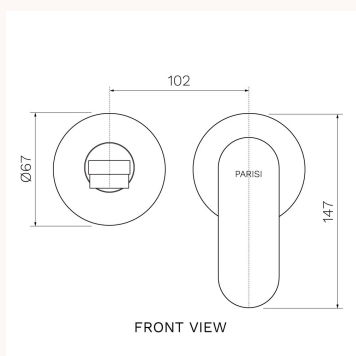

Ellisse II Wall Mixer with 160mm Spout (Individual Flanges)

EE2.01-2RF160, EE2.01-2RF160.02, EE2.01-2RF160.41, EE2.01-2RF160.46, , EE2.01-2RF160.50

The Ellisse II collection of bathroom and kitchen tapware combines strong styling and solid construction. Ellisse II is available in several, highly durable special finishes. Brushed Nickel, Brushed Brass and Fucile finishes are PVD. Chrome and Matt Black finishes are Electroplate.

Product type	Bathroom Tapware
Brand	PARISI
Collection	Ellisse
Range	Design
Designers	PARISI Design Team
WxDxH	180mm x 160mm x 147mm
Colour / Finish	<div style="display: flex; justify-content: space-around; align-items: center;"> <div style="text-align: center;">  Chrome </div> <div style="text-align: center;">  Matt Black </div> <div style="text-align: center;">  Brushed Nickel </div> </div> <div style="display: flex; justify-content: space-around; align-items: center; margin-top: 10px;"> <div style="text-align: center;">  Brushed Brass </div> <div style="text-align: center;">  Matt Bronze </div> <div style="text-align: center;">  Fucile </div> </div>
Material	Brass PVD Electroplate
WELS	6 Star
Nominal Flow Rate (L/m)	4.5 L/min
Warranty	15 Year Warranty
Availability	Stocked Item
Features:	Flange (mm): Ø67. Tilt and Turn Operation, 145mm reach. Concealed aerator.
Installation Instructions:	Replace with flow regulator (supplied) for bath application. Install with in-wall body code X2.05W (included).