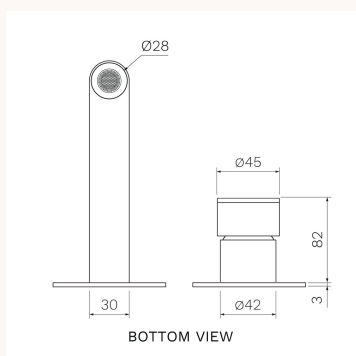

Ellisse II Wall Mixer with 160mm Spout (Individual Flanges)

EE2.01-2RF160, EE2.01-2RF160.02, EE2.01-2RF160.41, EE2.01-2RF160.46, , EE2.01-2RF160.50

The Ellisse II collection of bathroom and kitchen tapware combines strong styling and solid construction. Ellisse II is available in several, highly durable special finishes. Brushed Nickel, Brushed Brass and Fucile finishes are PVD. Chrome and Matt Black finishes are Electroplate.

Product type	Bathroom Tapware
Brand	PARISI
Collection	Ellisse
Range	Design
Designers	PARISI Design Team
WxDxH	180mm x 160mm x 147mm
Colour / Finish	<div style="display: flex; justify-content: space-around; align-items: center;"> <div style="text-align: center;">  Chrome </div> <div style="text-align: center;">  Matt Black </div> <div style="text-align: center;">  Brushed Nickel </div> </div> <div style="display: flex; justify-content: space-around; align-items: center; margin-top: 10px;"> <div style="text-align: center;">  Brushed Brass </div> <div style="text-align: center;">  Matt Bronze </div> <div style="text-align: center;">  Fucile </div> </div>
Material	Brass PVD Electroplate
WELS	6 Star
Nominal Flow Rate (L/m)	4.5 L/min
Warranty	15 Year Warranty
Availability	Stocked Item
Features:	Flange (mm): Ø67. Tilt and Turn Operation, 145mm reach. Concealed aerator.
Installation Instructions:	Replace with flow regulator (supplied) for bath application. Install with in-wall body code X2.05W (included).