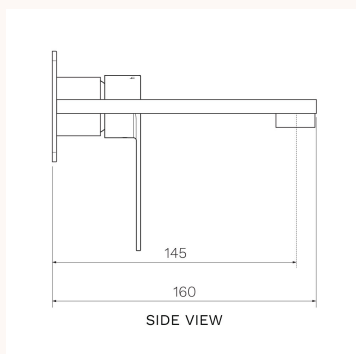

Ellisse II Wall Mixer with 160mm Spout (Individual Flanges)

EE2.01-2RF160, EE2.01-2RF160.02, EE2.01-2RF160.41, EE2.01-2RF160.46, , EE2.01-2RF160.50

The Ellisse II collection of bathroom and kitchen tapware combines strong styling and solid construction. Ellisse II is available in several, highly durable special finishes. Brushed Nickel, Brushed Brass and Fucile finishes are PVD. Chrome and Matt Black finishes are Electroplate.

Product type	Bathroom Tapware
Brand	PARISI
Collection	Ellisse
Range	Design
Designers	PARISI Design Team
WxDxH	180mm x 160mm x 147mm
Colour / Finish	<div style="display: flex; justify-content: space-around; align-items: center;"> <div style="text-align: center;">  Chrome </div> <div style="text-align: center;">  Matt Black </div> <div style="text-align: center;">  Brushed Nickel </div> </div> <div style="display: flex; justify-content: space-around; align-items: center; margin-top: 10px;"> <div style="text-align: center;">  Brushed Brass </div> <div style="text-align: center;">  Matt Bronze </div> <div style="text-align: center;">  Fucile </div> </div>
Material	Brass PVD Electroplate
WELS	6 Star
Nominal Flow Rate (L/m)	4.5 L/min
Warranty	15 Year Warranty
Availability	Stocked Item
Features:	Flange (mm): Ø67. Tilt and Turn Operation, 145mm reach. Concealed aerator.
Installation Instructions:	Replace with flow regulator (supplied) for bath application. Install with in-wall body code X2.05W (included).