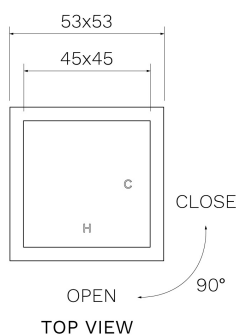

TOP VIEW

<b>Product type</b>	Bathroom Tapware
<b>Brand</b>	PARISI
<b>Collection</b>	Quadro
<b>Range</b>	Design
<b>Designers</b>	PARISI Design Team
<b>WxDxH</b>	53mm x 53mm x 51mm
<b>Colour / Finish</b>	 Chrome
<b>Material</b>	Brass
<b>WELS</b>	Not Required
<b>Nominal Flow Rate (L/m)</b>	Not Required