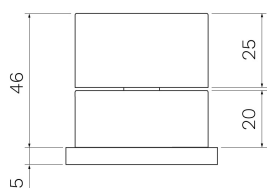

Quadro Hob Mixer

QQ.06-1H

The Quadro Collections provides a modest look emanating elegance and beauty to complement its surroundings. Quadro also offers a unique design suitable for any bathroom.

SIDE VIEW

Product type	Bathroom Tapware
Brand	PARISI
Collection	Quadro
Range	Design
Designers	PARISI Design Team
WxDxH	53mm x 53mm x 51mm
Colour / Finish	 Chrome
Material	Brass
WELS	Not Required
Nominal Flow Rate (L/m)	Not Required

Warranty	15 Year Warranty
Availability	Stocked Item
Installation Instructions:	53mm x 53mm flange

PARISI