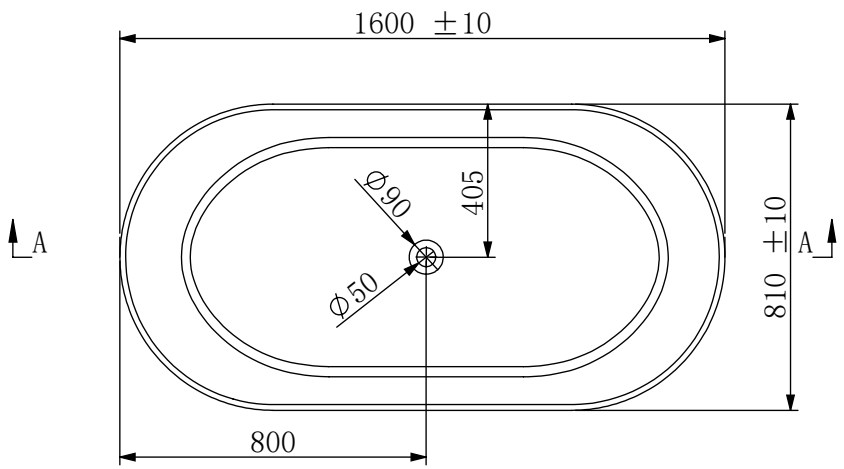

1 2 3 4 5 6

A

A

B

B

C

C

D

	NAME	DATE	<b>KASKADE</b> <small>MADE IN ITALY</small> <i>Couldn't be better</i>	
DRAWN	Jason	2021. 11. 24		
CHECKED	Thomas	2021. 11. 24		
Material:			VX12-1600-Lucia-White-Matte-No 0/Fiow	A4
Solid Surface			Nett Weight-105kg - 1600x810x570mm Gross Weight-165kg- 1700x910x730mm	
WEIGHT:			SCALE:1:10	SHEET 1 (OF1)

1 2 3 4 5 6

D