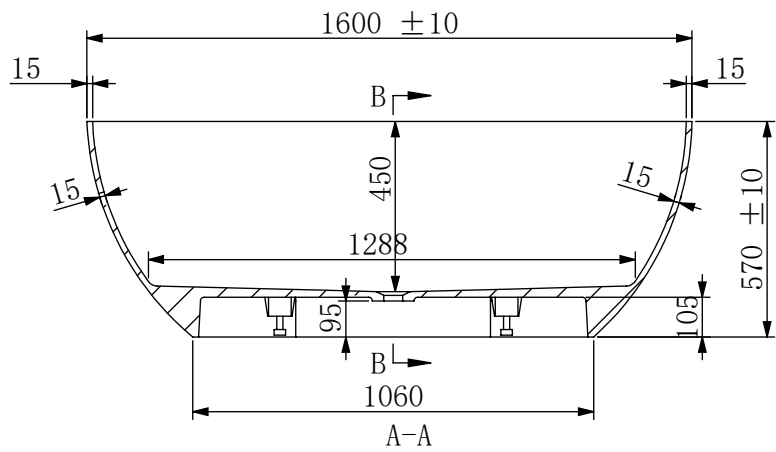

1 2 3 4 5 6

A

A

B

B

C

C

D

	NAME	DATE	KASKADE MADE IN ITALY <i>Couldn't be better</i>	
DRAWN	Jason	2021. 11. 24		
CHECKED	Thomas	2021. 11. 24		
Material:			VX12-1600-Lucia-White-Matte-No 0/Fiow	A4
Solid Surface			Nett Weight-105kg - 1600x810x570mm Gross Weight-165kg- 1700x910x730mm	
WEIGHT:			SCALE:1:10	SHEET 1 (OF1)

1 2 3 4 5 6

D