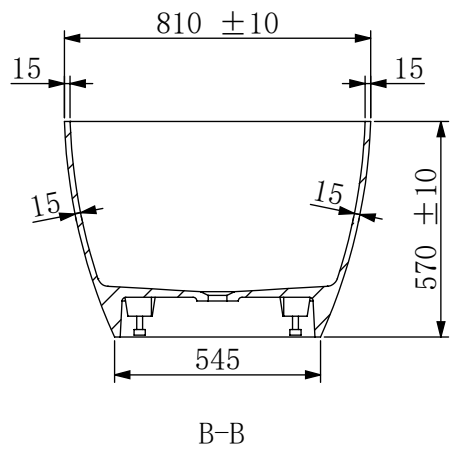

1 2 3 4 5 6

A

A

B

B

C

C

D

	NAME	DATE	KASKADE MADE IN ITALY <i>Couldn't be better</i>	
DRAWN	Jason	2021. 11. 24		
CHECKED	Thomas	2021. 11. 24		
Material:			VX12-1600-Lucia-White-Matte-No 0/Fiow	A4
Solid Surface			Nett Weight-105kg - 1600x810x570mm Gross Weight-165kg- 1700x910x730mm	
WEIGHT:			SCALE:1:10	SHEET 1 (OF1)

1 2 3 4 5 6

D