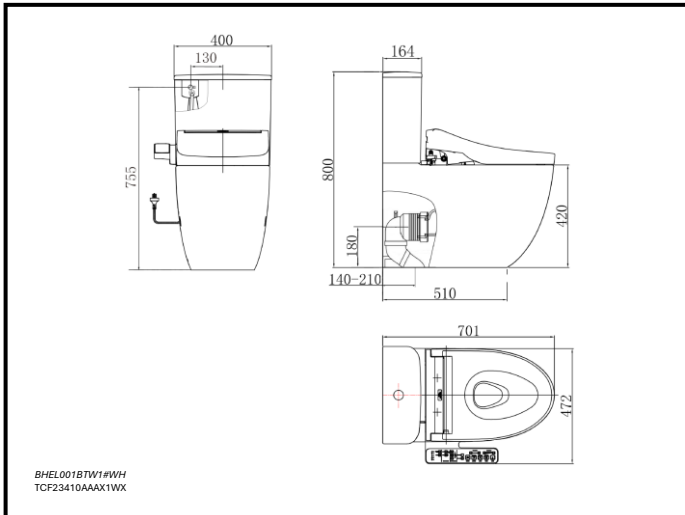

## BHEL001BTW1#WH + TCF23410AAA

B&H Elong BTW Suite is a unique design to match with TOTO Elongated Shape WASHLET.

### Specifications :

Flush System: Rimless Flush

WELS: 4.5 L / 3L

Rough in: 140-210 mm (S-trap) or  
180 mm (P-Trap)

Inlet option: Back inlet

Bottom inlet optional (Left/Right)

Power Connection: Left/Right

Bowl Shape: V-shaped / Elongated

Colour: Gloss White

Size: 701D x 400W x 800H mm

### Parts Description :

- CEL001BTW1#WH  
B&H Elong BTW Pan
- SEL001BTW1#WH  
B&H Elong BTW Cistern
- THX918  
S Connector