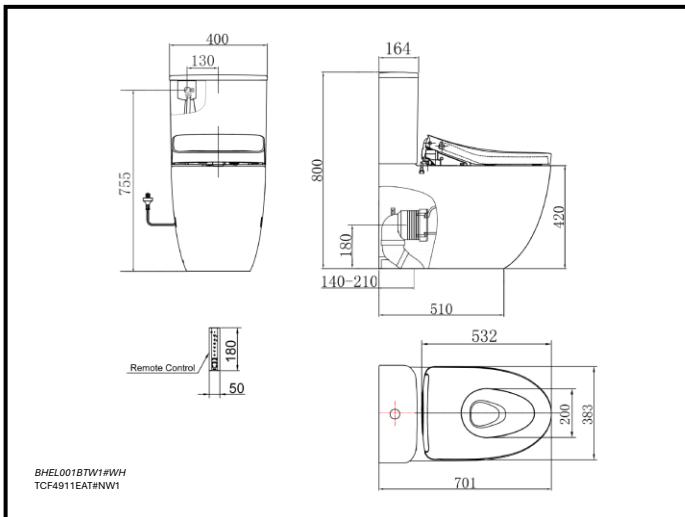

BHEL001BTW1#WH + TCF4911EAT

B&H Elong BTW Suite is a unique design to match with TOTO Elongated Shape WASHLET.

Specifications :

Flush System: Rimless Flush

WELS: 4.5 L / 3L

Rough in: 140-210 mm (S-trap) or
180 mm (P-Trap)

Inlet option: Back inlet

Bottom inlet optional (Left/Right)

Power Connection: Left/Right

Bowl Shape: V-shaped / Elongated

Colour: Gloss White

Size: 701D x 400W x 800H mm

Parts Description :

- CEL001BTW1#WH
B&H Elong BTW Pan
- SEL001BTW1#WH
B&H Elong BTW Cistern
- THX918
S Connector

WASHLET Option

- TCF4911EAT#NW1
TOTO S7 WASHLET (Elongated) (Remote Control)/CCT

Hard Wiring Option

- BPEM19-3 In Line Connector

* Hard Wiring option available for concealed cord, require BPEM19-3.