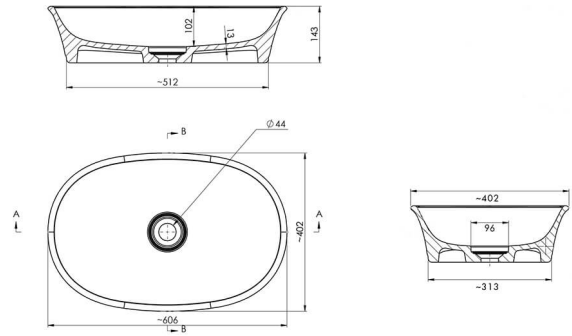

Claremont 60 MagnaCast Basin - Matte White

TRADITIONAL & HAMPTONS STYLE SPECIALISTS

Specifications

- Material: MagnaCast Mineral Composite
- Requires Waste: 32mm waste without overflow
- Made in Europe
- Stocked in Australia
- The MagnCast basins, come with a Magnacast free-flowing waste cap. If you prefer not to plug off the waste, the cap provides a beautiful seamless look with a free-flowing waste. Otherwise, the basins are compatible with one of our Universal 32/40mm Two Piece Brass Pop-up Wastes.