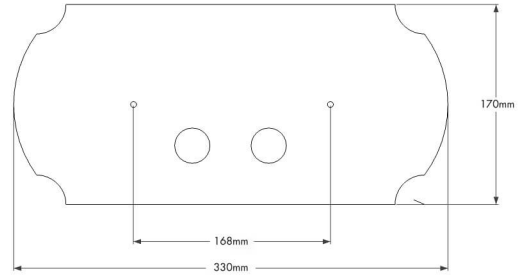

Claremont Brushed Brass Flush Plate

TRADITIONAL & HAMPTONS STYLE SPECIALISTS

Specifications

- Finish: Brushed Brass Electroplated
- Material: Brass
- Made in Italy
- Suites Geberit Sigma 8 Inwall Cisterns such as codes: 109.795.00.1 and 111.698.00.1