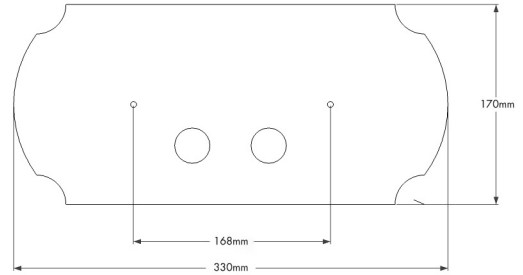

Claremont Brushed Nickel Flush Plate

TRADITIONAL & HAMPTONS STYLE SPECIALISTS

Specifications

- Finish: Brushed Nickel Electroplated
- Material: Brass
- Made in Italy
- Suites Geberit Sigma 8 Inwall Cisterns such as codes: 109.795.00.1 and 111.698.00.1