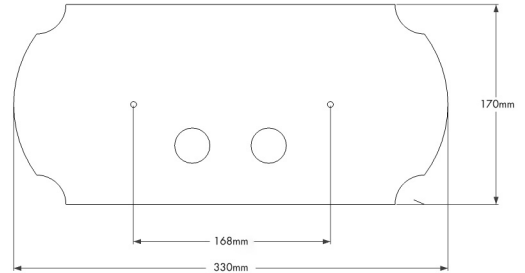

Claremont Chrome Flush Plate

TRADITIONAL & HAMPTONS STYLE SPECIALISTS

Specifications

- Finish: Chrome
- Material: Brass
- Made in Italy
- Suites Geberit Sigma 8 Inwall Cisterns such as codes: 109.795.00.1 and 111.698.00.1

Warranty

For peace of mind, Turner Hastings offers the following warranty on this product and its components:

Flush Plate: 5 Years

BATHROOM | KITCHEN | LAUNDRY