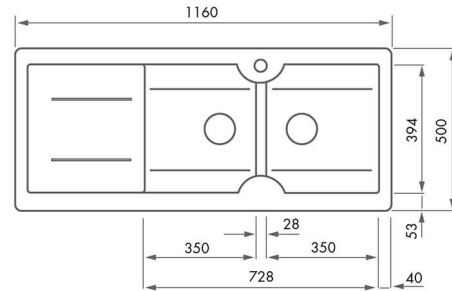

## Cuisine 116 x 50 Inset / Undermount Fine Fireclay Gloss White Sink - Double Bowl and Single Drainer

TRADITIONAL & HAMPTONS STYLE SPECIALISTS

BATHROOM | KITCHEN | LAUNDRY

### Specifications

- Material: Fine Fireclay
- Finish: Gloss White
- Waste outlets included: 2 x 90x50mm Stainless Steel basket wastes
- Product weight: 38kg
- Mounting options: Inset
- Capacity per bowl: 25.5L
- Internal depth: 185mm
- Approx. external radius: R12
- Suitable for use with food waste disposer – we recommend purchase of an extended flange and a model with anti-vibration collar
- Note: Fine Fireclay is a natural product and therefore subject to variations. This should be seen as a quality that adds to its unique natural beauty. Variations +/- 2% to the specifications are common and acceptable and are within industry tolerance. We always recommend the cabinet maker and stone provider has the actual sink with them to measure before making cabinetry or cutting stone. For more information please visit our Installation Care & Warranty page or Contact Us.

### Product Options

- CUD116FS-LHD: Cuisine 116 x 50 Double Bowl Sink with drainer – 1 Taphole, Left Hand Drainer
- CUD116FS-RHD: Cuisine 116 x 50 Double Bowl Sink with drainer – 1 Taphole, Right Hand Drainer
- CUD116FS-NTH: Cuisine 116 x 50 Double Bowl Sink with drainer – No Taphole