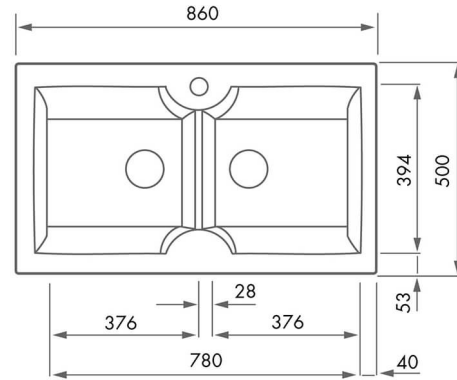

Cuisine 86 x 50 Inset / Undermount Fine Fireclay Gloss White Sink - Double Bowl with Taphole

BATHROOM | KITCHEN | LAUNDRY | TRADITIONAL & HAMPTONS STYLE SPECIALISTS

Specifications

- Material: Fine Fireclay
- Finish: Gloss White
- Waste outlets included: 2 x 90x50mm Stainless Steel basket wastes
- Product weight: 38kg
- Mounting options: Inset
- Capacity per bowl: 27L
- Internal depth: 185mm
- Approx. external radius: R12
- Suitable for use with food waste disposer – we recommend purchase of an extended flange and a model with anti-vibration collar
- Note: Fine Fireclay is a natural product and therefore subject to variations. This should be seen as a quality that adds to its unique natural beauty. Variations +/- 2% to the specifications are common and acceptable and are within industry tolerance. We always recommend the cabinet maker and stone provider has the actual sink with them to measure before making cabinetry or cutting stone. For more information please visit our Installation Care & Warranty page or Contact Us.

Product Options

CUD86FS: Cuisine 86 x 50 Inset / Undermount Fine Fireclay Gloss White Sink - Double Bowl with Taphole

Warranty

For peace of mind, Turner Hastings offers the following warranty on this product and its components: