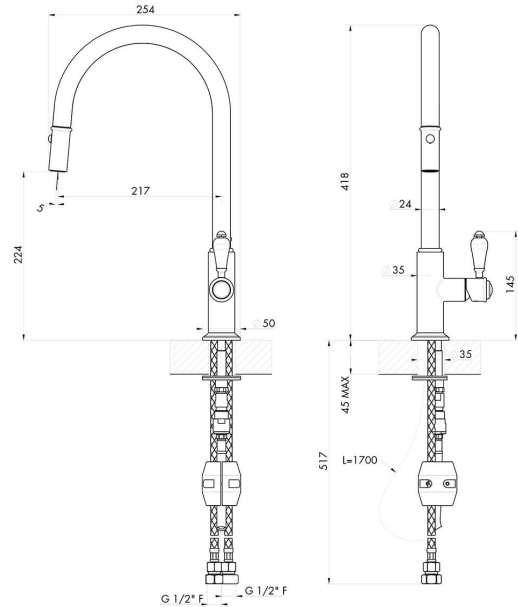

Ludlow Pull Out Sink Mixer - Brushed Brass

TRADITIONAL & HAMPTONS STYLE SPECIALISTS

Specifications

- Material: Brass
- Finish: Brushed Brass
- WELS Rating: 5 Star (5.5L/min) (R:T41497)
- Watermark approved to Australian Standards
- Swivel Spout

Warranty

For peace of mind, Turner Hastings offers the following warranty on this product and its components:

Body, handle, cartridge and chrome finish - 15 years

Brushed Brass and Brushed Nickel finish - 5 years

For more details, click here to refer to our warranty page.

BATHROOM | KITCHEN | LAUNDRY