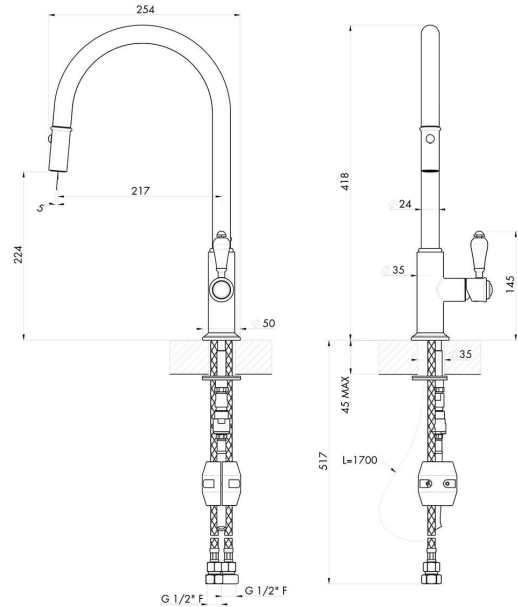

Ludlow Pull Out Sink Mixer - Brushed Nickel

Specifications

- Material: Brass
- Finish: Brushed Nickel
- WELS Rating: 5 Star (5.5L/min) (R:T41497)
- Watermark approved to Australian Standards
- Swivel Spout