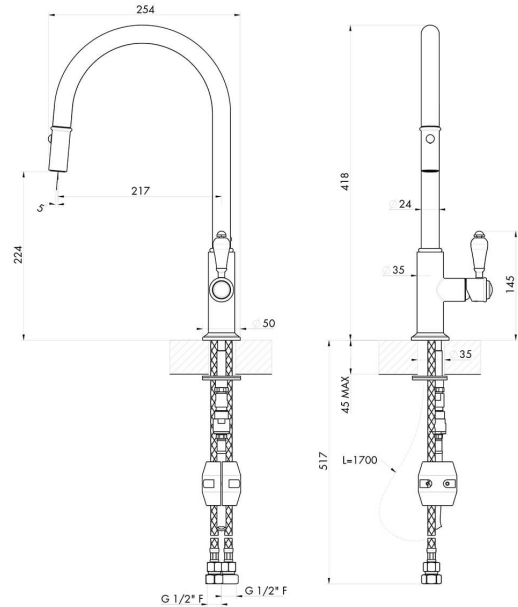

Ludlow Pull Out Sink Mixer - Chrome

Specifications

- Material: Brass
- Finish: Chrome
- WELS Rating: 5 Star (5.5L/min) (R:T41497)
- Watermark approved to Australian Standards
- Swivel Spout

Warranty

For peace of mind, Turner Hastings offers the following warranty on this product and its components: