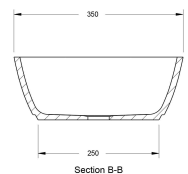

## Maldon 49 x 35 TitanCast Solid Surface Above Counter Basin - Satin Silk White

### Specifications

- Material: TitanCast Solid Surface
- Inclusions: Adjustable flexible outlet pipe to connect 40mm waste to trap in floor
- Requires Waste: 32mm waste without overflow
- Optional TitanCast 32mm Basin Pop-Up Waste is also available
- Made in South Africa
- Satin Silk is stocked in Australia