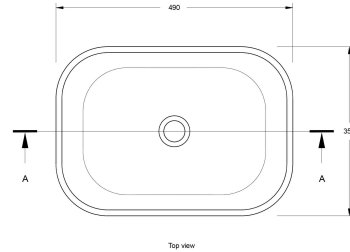

## Maldon 49 x 35 TitanCast Solid Surface Above Counter Basin - Satin Silk White

### Specifications

- Material: TitanCast Solid Surface
- Inclusions: Adjustable flexible outlet pipe to connect 40mm waste to trap in floor
- Requires Waste: 32mm waste without overflow
- Optional TitanCast 32mm Basin Pop-Up Waste is also available
- Made in South Africa
- Satin Silk is stocked in Australia