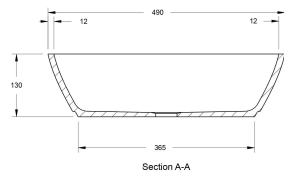

### Specifications

- Material: TitanCast Solid Surface
- Inclusions: Adjustable flexible outlet pipe to connect 40mm waste to trap in floor
- Requires Waste: 32mm waste without overflow
- Optional TitanCast 32mm Basin Pop-Up Waste is also available
- Made in South Africa
- Satin Silk is stocked in Australia