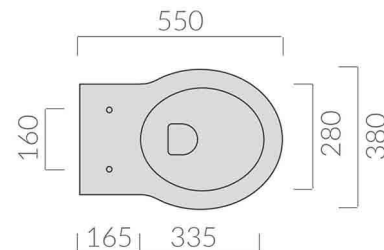

Package - Claremont Floor Mounted Pan & Seat + Geberit In-wall Cistern + Traditional Flush Plate

Specifications

- Finish: Gloss White Ceramic
- Seat: Soft close, MDF composite
- Universal S or P trap (swan neck pan bend included)
- WELS rating: 4 Star (4.5/3L)
- Watermark Approved to Australian Standards
- Only 90mm thick cavity required
- Mechanical flush
- Adjustable flush pipe with key seal included
- Flush plate included - 3 different options, see the table below for pricing and product code
- WELS rating: 4 Star (4.5/3L) (R:L03047)
- Watermark Approved to Australian Standard