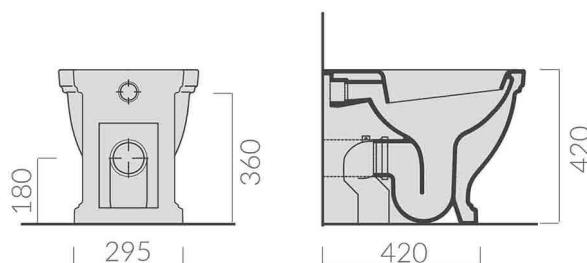

Package - Claremont Floor Mounted Pan & Seat + Geberit In-wall Cistern + Traditional Flush Plate

Specifications

- Finish: Gloss White Ceramic
- Seat: Soft close, MDF composite
- Universal S or P trap (swan neck pan bend included)
- WELS rating: 4 Star (4.5/3L)
- Watermark Approved to Australian Standards
- Only 90mm thick cavity required
- Mechanical flush
- Adjustable flush pipe with key seal included
- Flush plate included - 3 different options, see the table below for pricing and product code
- WELS rating: 4 Star (4.5/3L) (R:L03047)
- Watermark Approved to Australian Standard