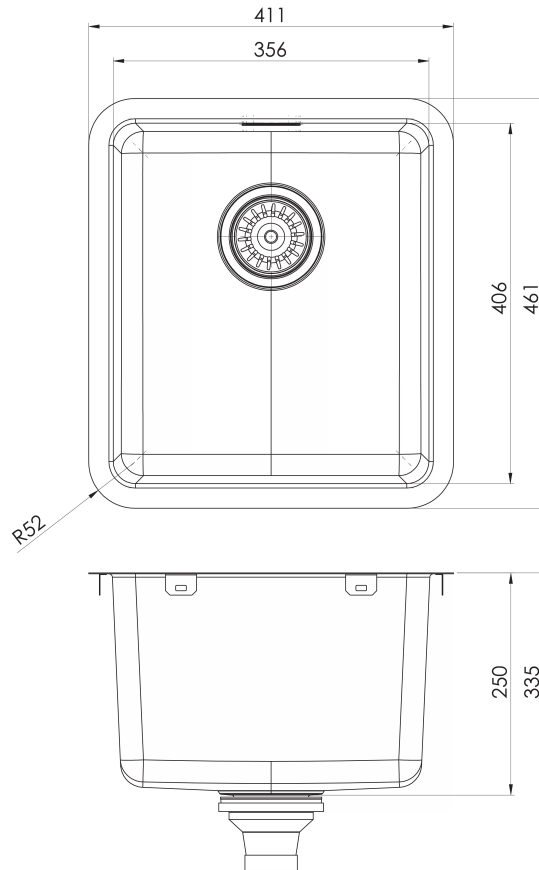

2000 SERIES SINKS

2000 SERIES LAUNDRY SINK WITH OVERFLOW

SPECIFICATIONS

AVAILABLE IN

303-7002-51
Stainless Steel

INFORMATION

MAINTENANCE AND CARE:

- All surfaces should be cleaned with mild liquid detergent or soap and water.
- Do not use cream cleaners or citrus based cleaning products, as they are abrasive.
- Use of unsuitable cleaning agents may damage the surface.
- Any damage caused in this way will not be covered by warranty.

Please visit <https://www.phoenixtapware.com.au/warranty> to view the full warranty

36 Litre Capacity

While we aim to ensure the specifications shown are correct at time of printing, Phoenix Tapware reserves the right to make modifications without prior notice. Always use the physical product measurements for mark-ups and roughing-in as the line drawing shown may differ from the actual product over time. All measurements are shown in millimetres. Colours may vary from image shown.

Ph: +61 3 9780 4200
26/09/2024
phoenixtapware.com.au