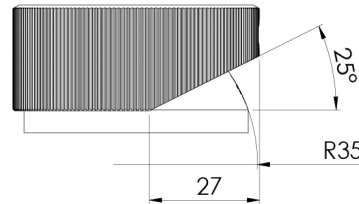

AXIA

AXIA HOB MIXER

SPECIFICATIONS

AVAILABLE IN

117-7500-00
Chrome

117-7500-40
Brushed Nickel

117-7500-10
Matte Black

INFORMATION

Temperature Rating
1 - 55°C

Pressure Rating
150 - 500kPa

MAINTENANCE AND CARE:

- All surfaces should be cleaned with mild liquid detergent or soap and water.
- Do not use cream cleaners or citrus based cleaning products, as they are abrasive.
- Use of unsuitable cleaning agents may damage the surface.
- Any damage caused in this way will not be covered by warranty.

Please visit <https://www.phoenixtapware.com.au/warranty> to view the full warranty

While we aim to ensure the specifications shown are correct at time of printing, Phoenix Tapware reserves the right to make modifications without prior notice. Always use the physical product measurements for mark-ups and roughing-in as the line drawing shown may differ from the actual product over time. All measurements are shown in millimetres. Colours may vary from image shown.

Ph: +61 3 9780 4200
19/09/2024
phoenixtapware.com.au