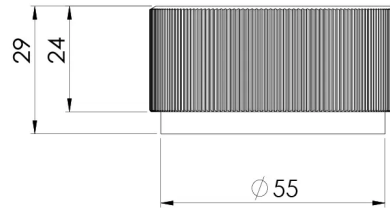

AXIA

AXIA HOB MIXER

SPECIFICATIONS

AVAILABLE IN

117-7500-00
Chrome

117-7500-40
Brushed Nickel

117-7500-10
Matte Black

INFORMATION

Temperature Rating
1 - 55°C

Pressure Rating
150 - 500kPa

MAINTENANCE AND CARE:

- All surfaces should be cleaned with mild liquid detergent or soap and water.
- Do not use cream cleaners or citrus based cleaning products, as they are abrasive.
- Use of unsuitable cleaning agents may damage the surface.
- Any damage caused in this way will not be covered by warranty.

Please visit <https://www.phoenixtapware.com.au/warranty> to view the full warranty

While we aim to ensure the specifications shown are correct at time of printing, Phoenix Tapware reserves the right to make modifications without prior notice. Always use the physical product measurements for mark-ups and roughing-in as the line drawing shown may differ from the actual product over time. All measurements are shown in millimetres. Colours may vary from image shown.

Ph: +61 3 9780 4200
19/09/2024
phoenixtapware.com.au