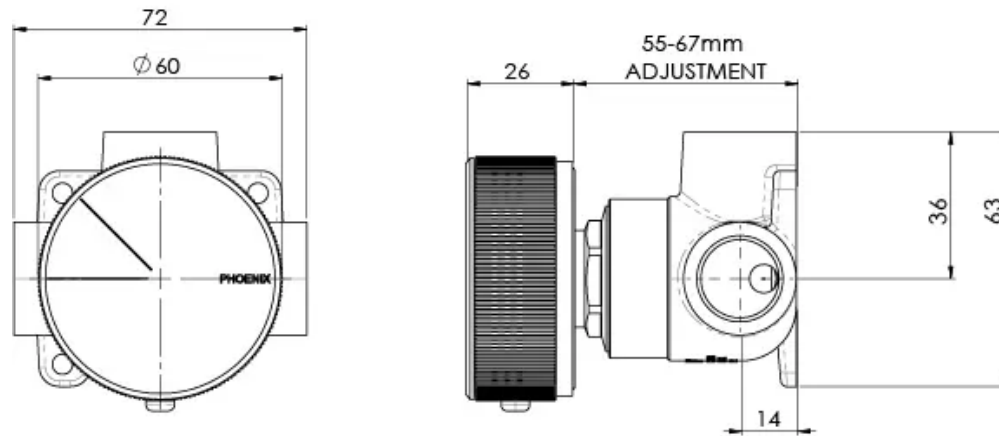

AXIA

AXIA SHOWER / WALL MIXER

SPECIFICATIONS

AVAILABLE IN

117-7800-00
Chrome

117-7800-40
Brushed Nickel

117-7800-10
Matte Black

INFORMATION

Please visit <https://www.phoenixtapware.com.au/warranty> to view the full warranty

While we aim to ensure the specifications shown are correct at time of printing, Phoenix Tapware reserves the right to make modifications without prior notice. Always use the physical product measurements for mark-ups and roughing-in as the line drawing shown may differ from the actual product over time. All measurements are shown in millimetres. Colours may vary from image shown.