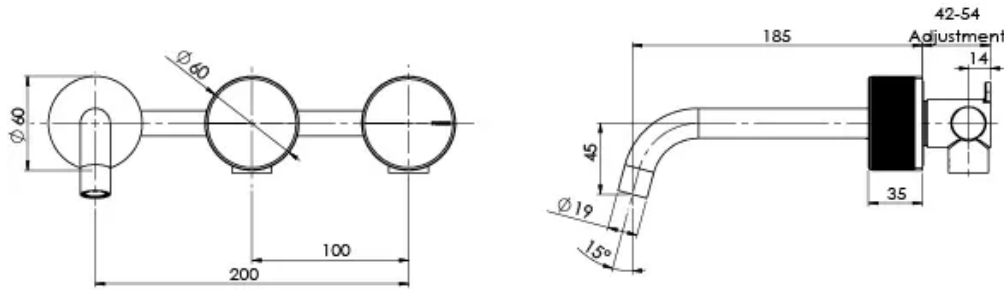

AXIA

AXIA WALL BASIN / BATH CURVED OUTLET HOSTESS SET 180MM

SPECIFICATIONS

AVAILABLE IN

117-1125-00
Chrome

117-1125-40
Brushed Nickel

117-1125-10
Matte Black

INFORMATION