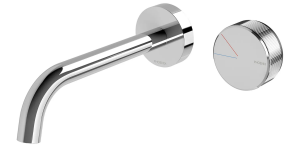

## AXIA WALL BASIN / BATH CURVED OUTLET MIXER SET 180MM

### AVAILABLE IN

117-7815-00  
Chrome

117-7815-40  
Brushed Nickel

117-7815-10  
Matte Black