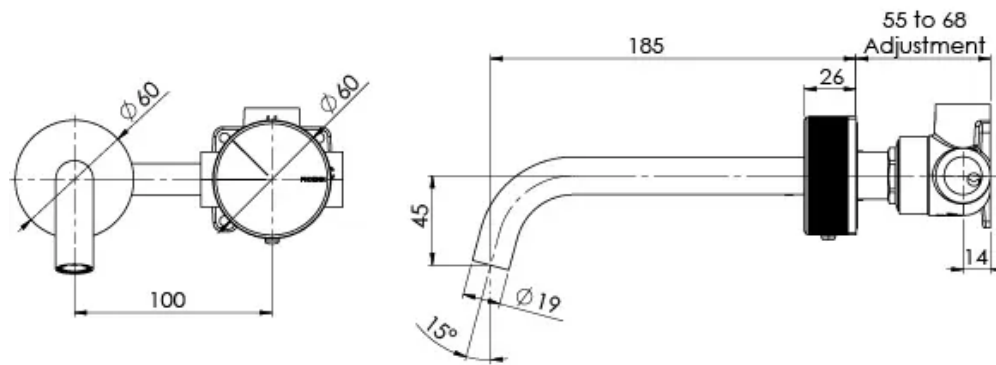

AXIA

AXIA WALL BASIN / BATH CURVED OUTLET MIXER SET 180MM

SPECIFICATIONS

AVAILABLE IN

117-7815-00
Chrome

117-7815-40
Brushed Nickel

117-7815-10
Matte Black

INFORMATION

Temperature Rating
1 - 55°C

Pressure Rating
150 - 500kPa

MAINTENANCE AND CARE:

- All surfaces should be cleaned with mild liquid detergent or soap and water.
- Do not use cream cleaners or citrus based cleaning products, as they are abrasive.
- Use of unsuitable cleaning agents may damage the surface.
- Any damage caused in this way will not be covered by warranty.

Please visit <https://www.phoenixtapware.com.au/warranty> to view the full warranty

While we aim to ensure the specifications shown are correct at time of printing, Phoenix Tapware reserves the right to make modifications without prior notice. Always use the physical product measurements for mark-ups and roughing-in as the line drawing shown may differ from the actual product over time. All measurements are shown in millimetres. Colours may vary from image shown.

Ph: +61 3 9780 4200
19/09/2024
phoenixtapware.com.au