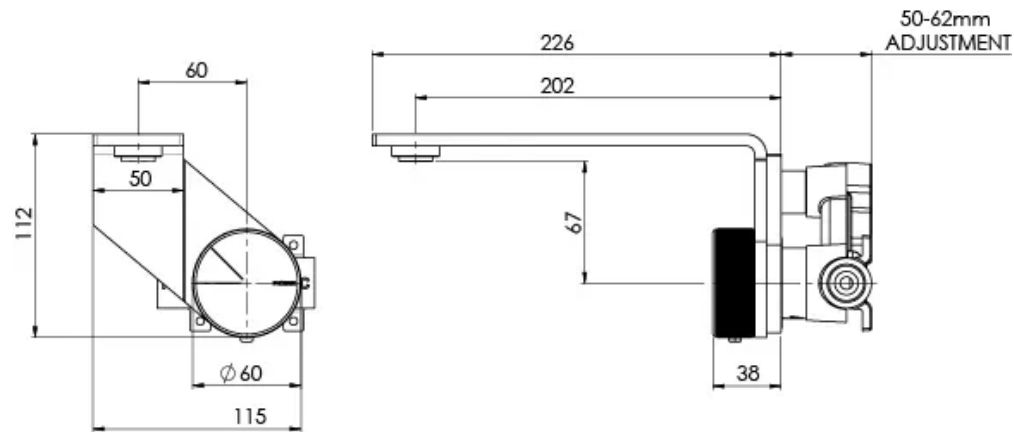

AXIA

AXIA WALL BASIN / BATH MIXER SET 200MM

SPECIFICATIONS

AVAILABLE IN

117-7810-00
Chrome

117-7810-40
Brushed Nickel

117-7810-10
Matte Black

INFORMATION