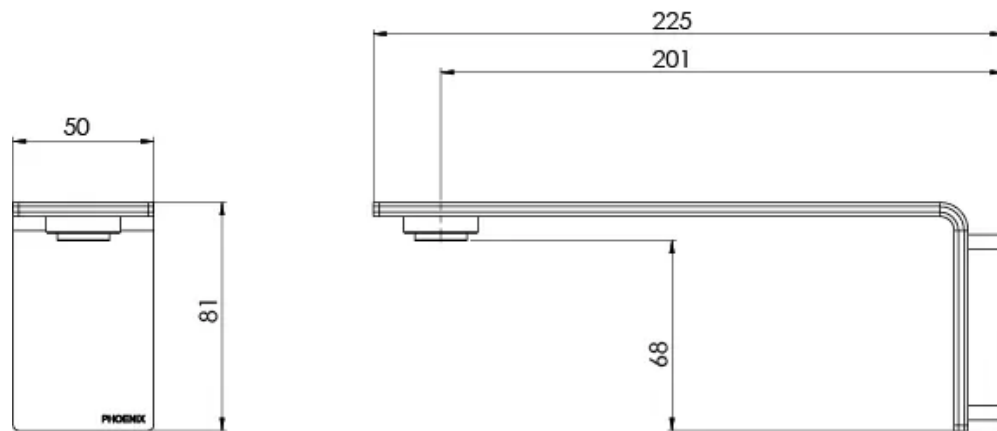

AXIA

AXIA WALL BASIN / BATH OUTLET 200MM

SPECIFICATIONS

AVAILABLE IN

117-7610-00
Chrome

117-7610-40
Brushed Nickel

117-7610-10
Matte Black

INFORMATION

Please visit <https://www.phoenixtapware.com.au/warranty> to view the full warranty

While we aim to ensure the specifications shown are correct at time of printing, Phoenix Tapware reserves the right to make modifications without prior notice. Always use the physical product measurements for mark-ups and roughing-in as the line drawing shown may differ from the actual product over time. All measurements are shown in millimetres. Colours may vary from image shown.