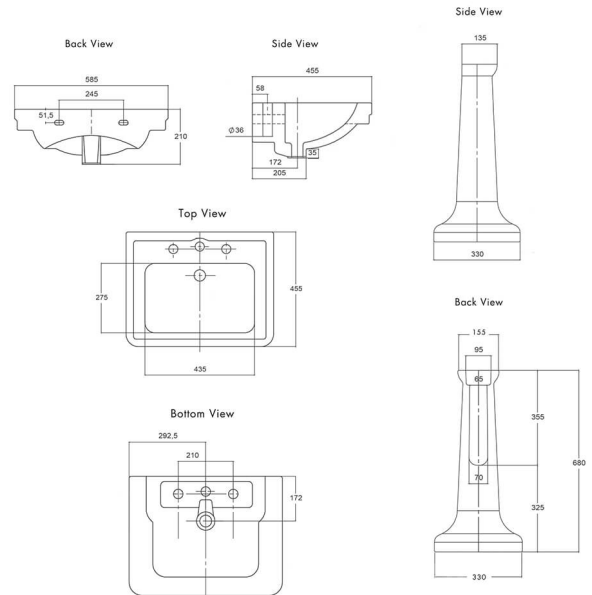

Stafford 58 x 45 Basin & Pedestal

Specifications

- Made in Italy
- Material: Ceramic
- Requires waste: 32mm with overflow
- Tap Holes Available: None, one or three
- Mounting options: Wall hung or on pedestal
- Finish: Gloss White