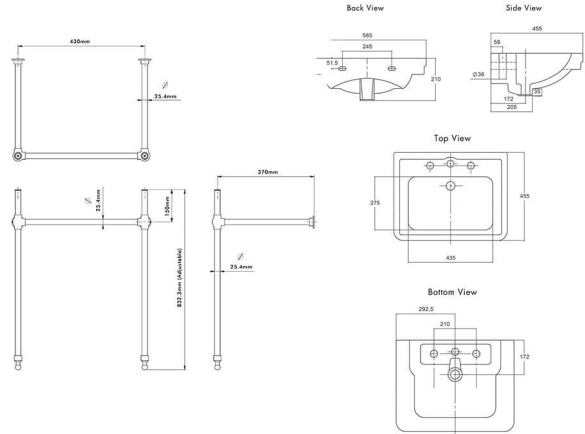

Stafford 58 x 45 Nuovo Basin Stand

Specifications

- Made in Italy
- Basin Material: Ceramic
- Requires waste: 32mm with overflow
- Tap Holes Available: None, one or three
- Mounting Options: On basin stand, pedestal or wall hung
- Finishes available: Chrome, Brushed Brass PVD, or Brushed Nickel PVD.
- Fully adjustable in height, width and depth
- Made from raw brass not recycled brass for a perfect finish and longevity

Product Options

- ST580BS-CH-NTH: Chrome, No taphole
- ST580BS-CH-1TH: Chrome, One taphole
- ST580BS-CH-3TH: Chrome, Three taphole
- ST581BS-BB-NTH: Brushed Brass, No taphole
- ST581BS-BB-1TH: Brushed Brass, One taphole
- ST581BS-BB-3TH: Brushed Brass, Three taphole
- ST582BS-BN-NTH: Brushed Nickel, No taphole
- ST582BS-BN-1TH: Brushed Nickel, One taphole
- ST582BS-BN-3TH: Brushed Nickel, Three taphole