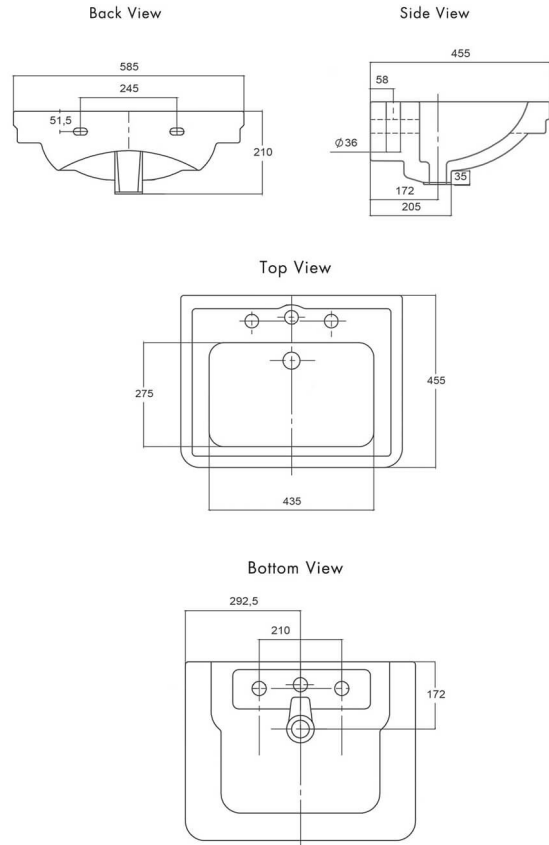

## Stafford 58 x 45 Wall Hung Basin

### Specifications

- Made in Italy
- Material: Ceramic
- Requires waste: 32mm with overflow
- Tap Holes Available: None, one or three
- Mounting options: Wall hung or on pedestal
- Finish: Gloss White