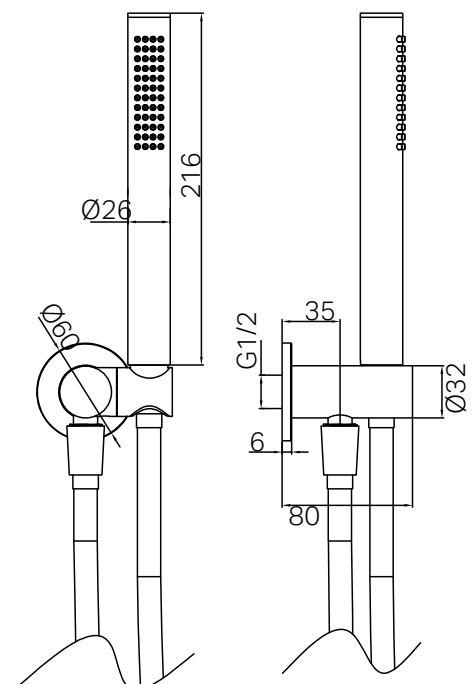

With PVC Shower Hose

- | | |
|---|--|
|  Brushed Bronze
NR162205d02BZ |  Graphite
NR162205d02GR |
|  Brushed Gold
NR162205d02BG |  Brushed Nickel
NR162205d02BN |

Specifications

Watermark License

WM-060073

Temperature Rating

Min 1°C-Max 75°C

Pressure Rating

Min 150kpa-Max 500kpa

Features

- Solid 316L stainless steel construction for longevity
- Strong and durable, satin-smooth hose
- Build in dual check valve
- Single function handpiece with angle adjustment

- Dimensions are nominal measurements only.