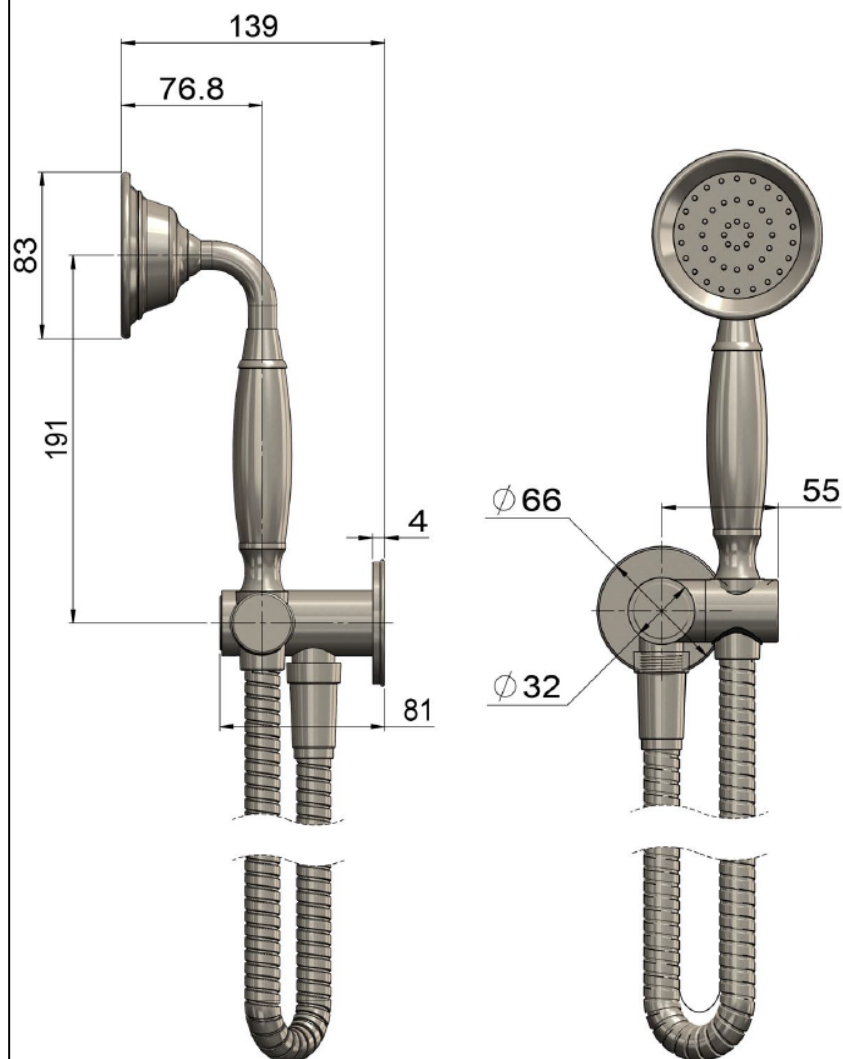

HZ06

HARRINGTON ROUND HAND SHOWER ON SWIVEL BRACKET

meir®

FEATURES

- Refer to the Meir website for warranty terms & conditions, and available finishes
- Flow rate **9L p/m** at 3 bar pressure.
- Solid brass construction
- Box Weight 1.2 kg
- 68mm long 1/2" threaded adapter included for non-AU regions only

CARE

- Do not install tapware using any form of acetone silicones.
- Do not apply physical items (such as tools) directly to product.
- Never use house-hold or commercial detergents, citrus based cleaners, or abrasive cleaners.
- Clean using a mild washing soap solution rinsed, and dry with a soft cloth.
- Check for any product defects before installation.
- Refer to the installation manual for correct installation.

CREDENTIALS

- Watermark AS/NZS3718WMKA25013
- 3-star WELS rated
- 9 litres p/minute
- WELS registration No: New Registration

SPECIFICATIONS

FLOW RATE GRAPH

TOLERANCES

HZ06

HARRINGTON HAND SHOWER WALL BRACKET SET

meir®

EXPLODED VIEW

No:	Part Name	Qty
1	Back Plate	1
2	O-ring	1
3	Bracket Base	1
4	Check Valve	1
5	Shower Hose	1
6	Protective Sleeve	1
7	Handle Shower	1