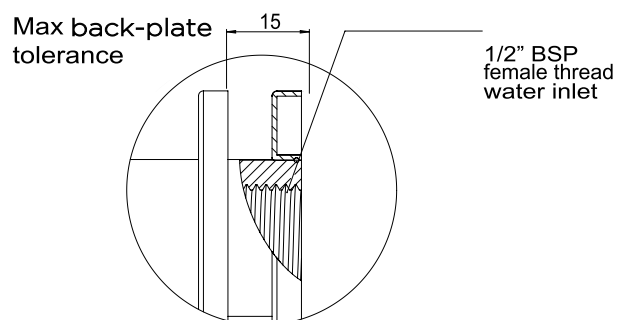

HZ06

HARRINGTON ROUND HAND SHOWER ON SWIVEL BRACKET

meir®

FEATURES

- Refer to the Meir website for warranty terms & conditions, and available finishes
- Flow rate **9L p/m** at 3 bar pressure.
- Solid brass construction
- Box Weight 1.2 kg
- 68mm long 1/2" threaded adapter included for non-AU regions only

CREDENTIALS

- Watermark AS/NZS3718WMKA25013
- 3-star WELS rated
- 9 litres p/minute
- WELS registration No: New Registration

SPECIFICATIONS

FLOW RATE GRAPH

TOLERANCES

HZ06

HARRINGTON HAND SHOWER WALL BRACKET SET