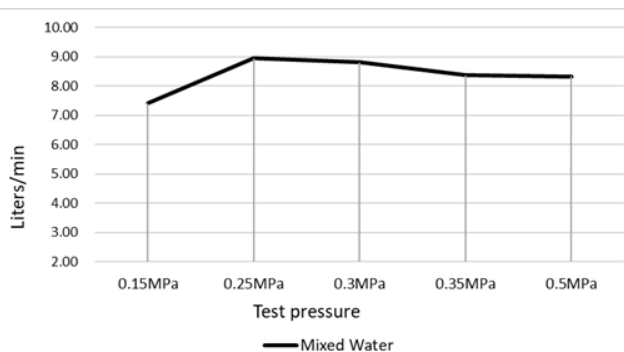

HZ06

HARRINGTON ROUND HAND SHOWER ON SWIVEL BRACKET

meir®

FEATURES

- Refer to the Meir website for warranty terms & conditions, and available finishes
- Flow rate **9L p/m** at 3 bar pressure.
- Solid brass construction
- Box Weight 1.2 kg
- 68mm long 1/2" threaded adapter included for non-AU regions only

CREDENTIALS

- Watermark AS/NZS3718WMKA25013
- 3-star WELS rated
- 9 litres p/minute
- WELS registration No: New Registration

SPECIFICATIONS

FLOW RATE GRAPH

TOLERANCES

HZ06

HARRINGTON HAND SHOWER WALL BRACKET SET