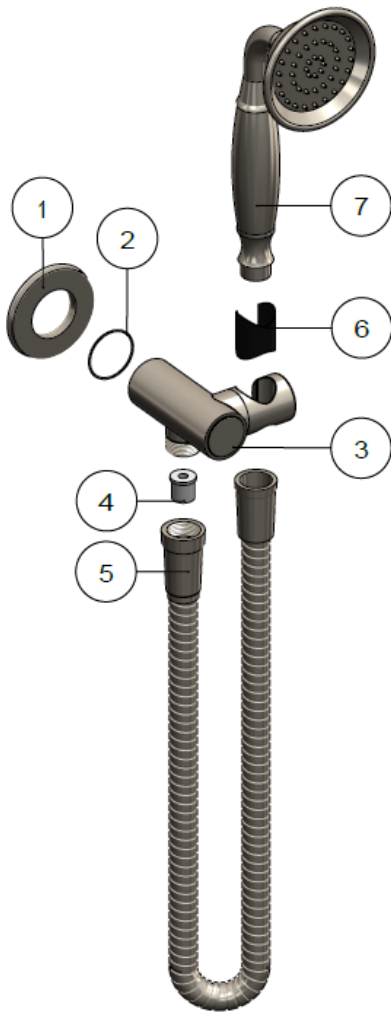

HZ06

HARRINGTON ROUND HAND SHOWER ON SWIVEL BRACKET

meir®

FEATURES

- Refer to the Meir website for warranty terms & conditions, and available finishes
- Flow rate **9L p/m** at 3 bar pressure.
- Solid brass construction
- Box Weight 1.2 kg
- 68mm long 1/2" threaded adapter included for non-AU regions only

CARE

- Do not install tapware using any form of acetone silicones.
- Do not apply physical items (such as tools) directly to product.
- Never use house-hold or commercial detergents, citrus based cleaners, or abrasive cleaners.
- Clean using a mild washing soap solution rinsed, and dry with a soft cloth.
- Check for any product defects before installation.
- Refer to the installation manual for correct installation.

CREDENTIALS

- Watermark AS/NZS3718WMKA25013
- 3-star WELS rated
- 9 litres p/minute
- WELS registration No: New Registration

SPECIFICATIONS

FLOW RATE GRAPH

TOLERANCES

HZ06

HARRINGTON HAND SHOWER WALL BRACKET SET

meir®

EXPLODED VIEW

No:	Part Name	Qty
1	Back Plate	1
2	O-ring	1
3	Bracket Base	1
4	Check Valve	1
5	Shower Hose	1
6	Protective Sleeve	1
7	Handle Shower	1